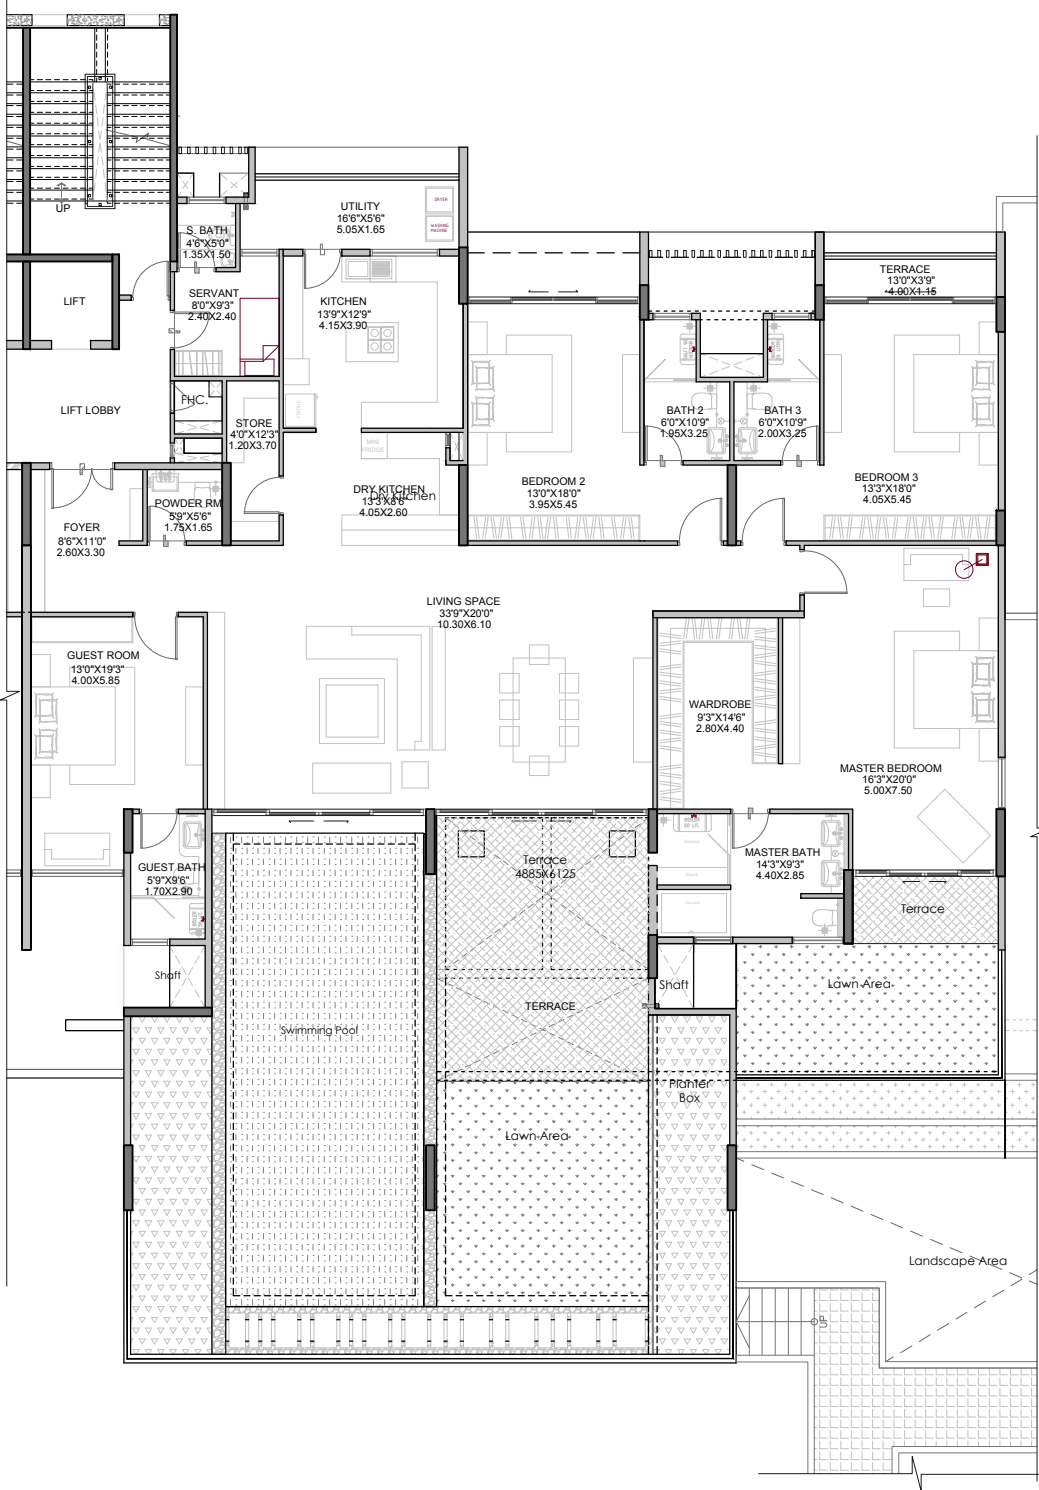

Building A

KEY PLAN

FLAT NO.	FLAT TYPE	UNIT CARPET AREA (SQM.)	ENCLOSED BALCONY CARPET AREA (SQM.)	EYE LEVEL TERRACE CARPET AREA (SQM.)	TOP TERRACE CARPET AREA (SQM.)	TOTAL CARPET AREA (SQM.)
A-101	4.5 BHK GARDEN FLAT	255.63	29.23	189.33	0.00	474.19