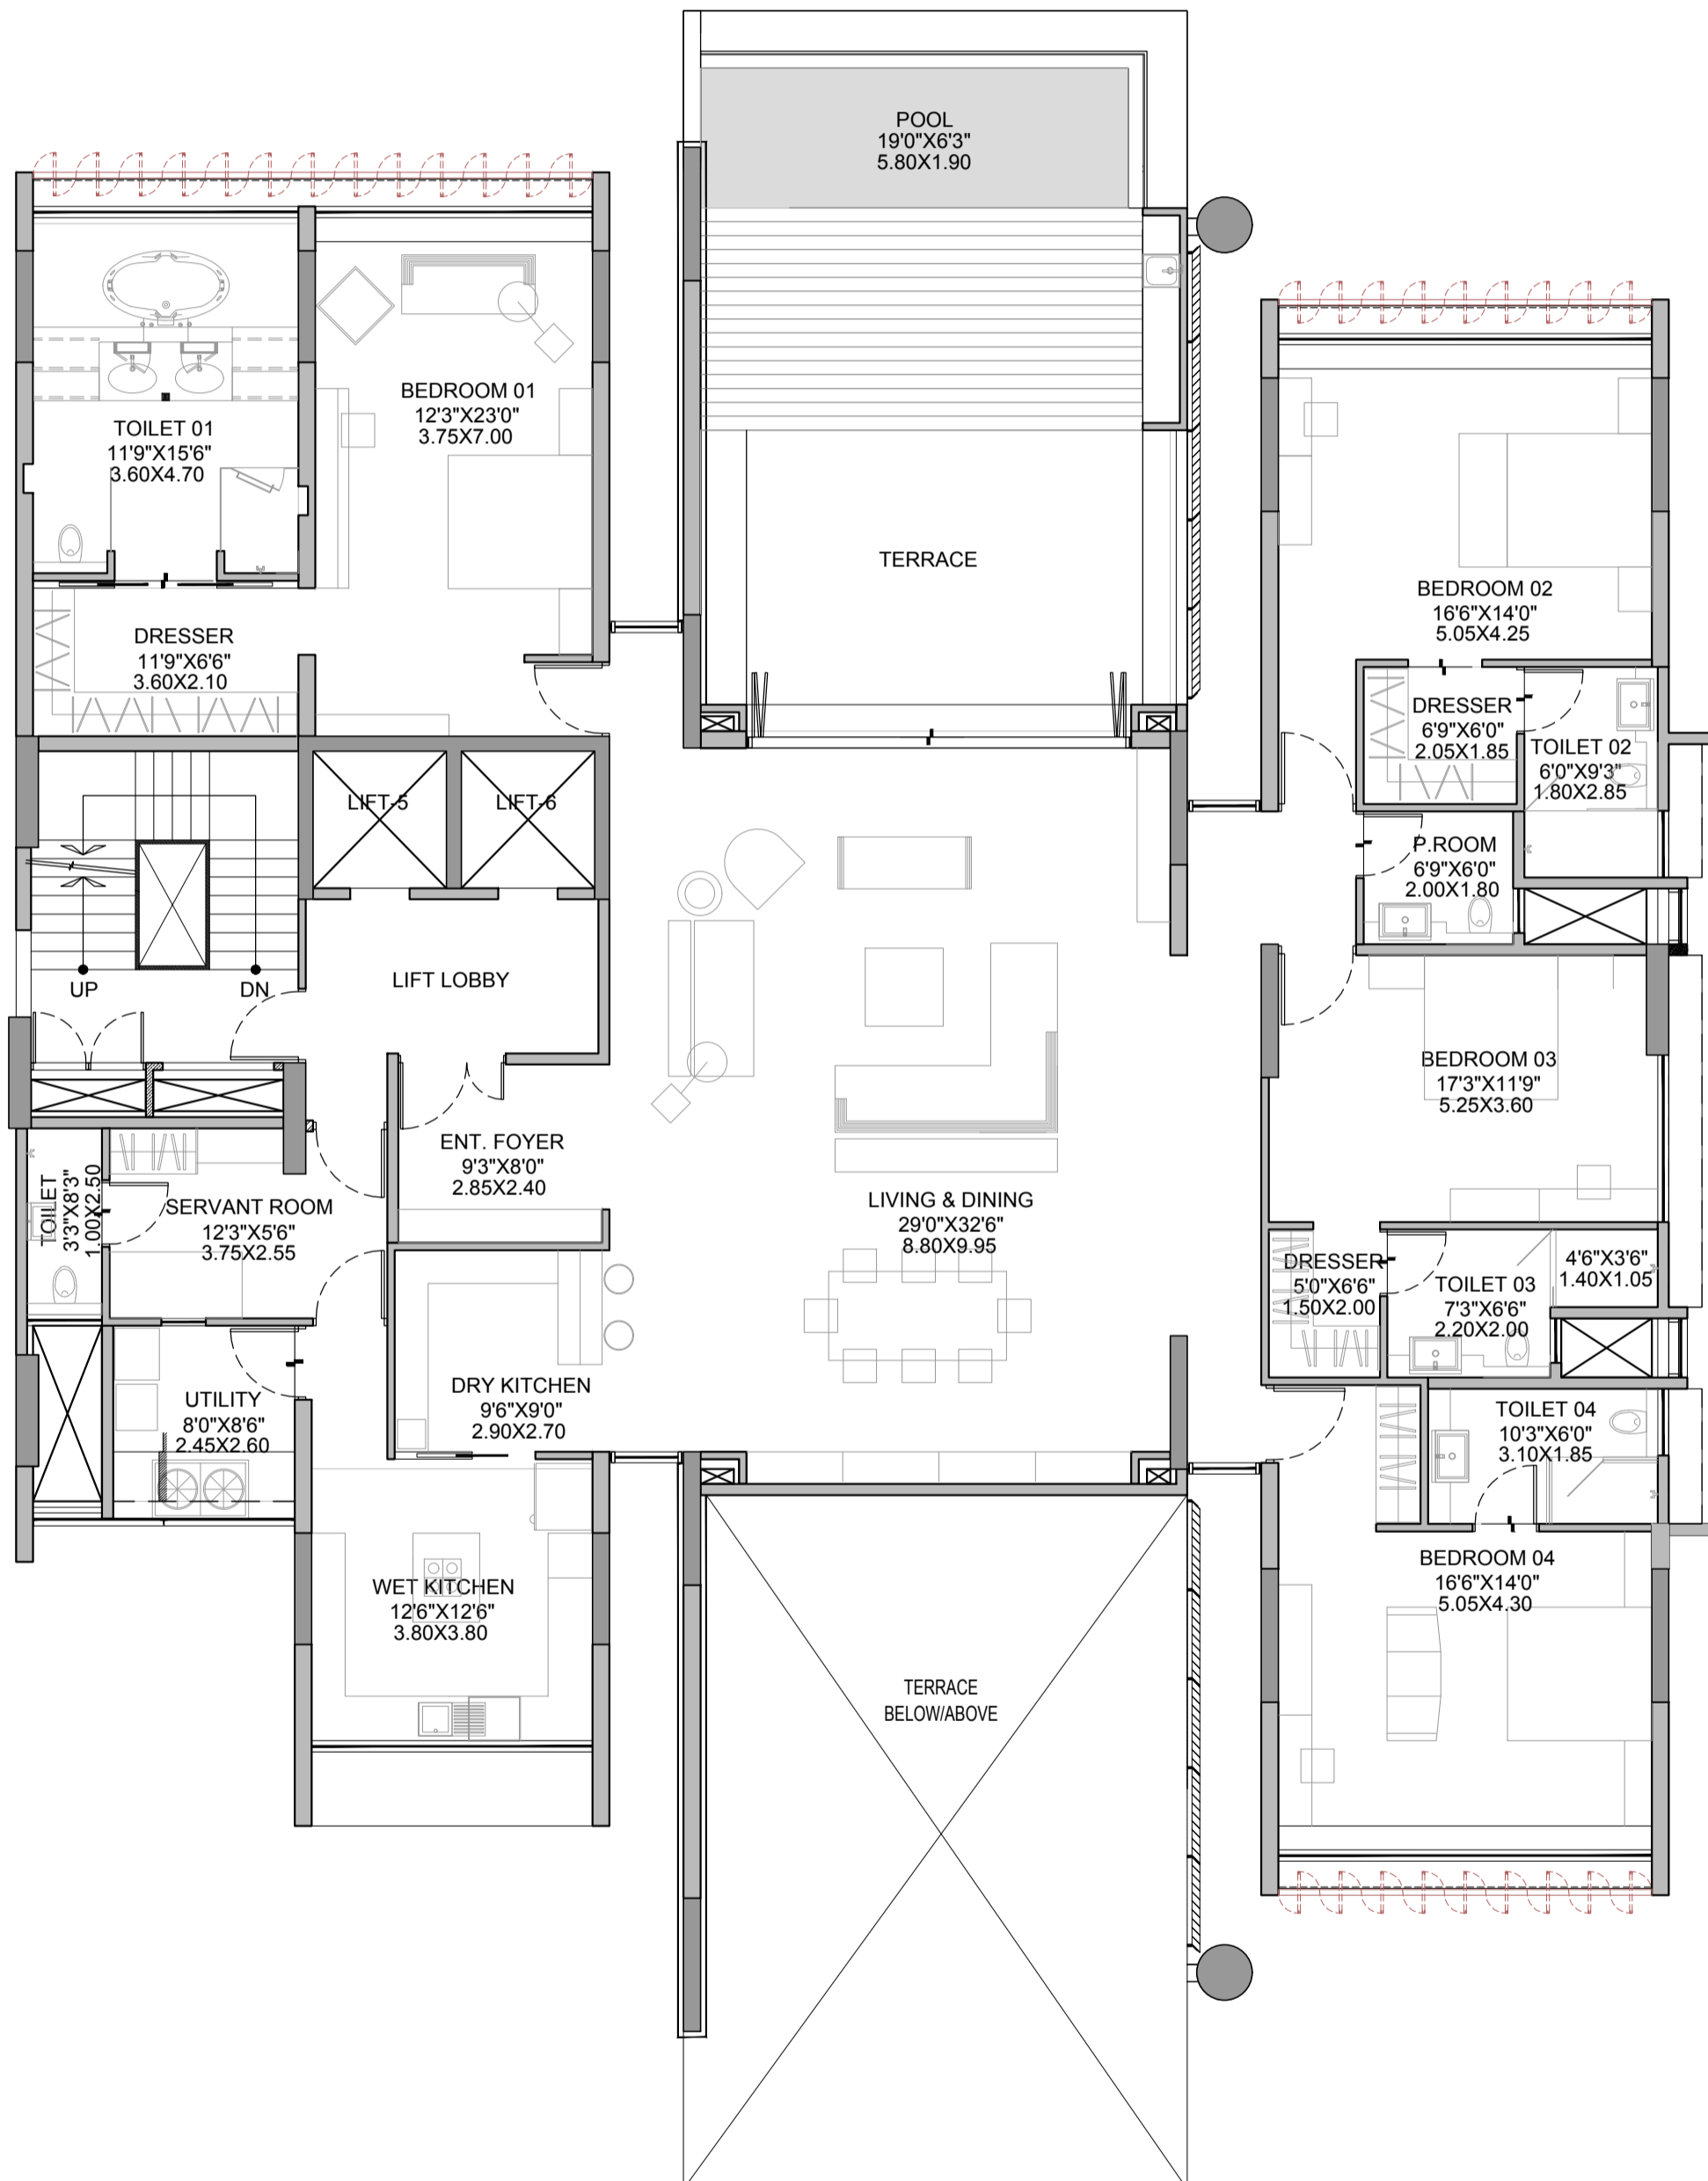

# MARVEL AURUM

Building C101  
(4.5 bhk.)

## KEY PLAN

FLAT NO.	FLAT TYPE	UNIT CARPET AREA (SQM.)	ENCLOSED BALCONY CARPET AREA (SQM.)	EYE LEVEL TERRACE CARPET AREA (SQM.)	TOP TERRACE CARPET AREA (SQM.)	TOTAL CARPET AREA (SQM.)
BUILDING 'C' 101	4.5 BHK.	263.15	30.38	58.64	0.00	352.17