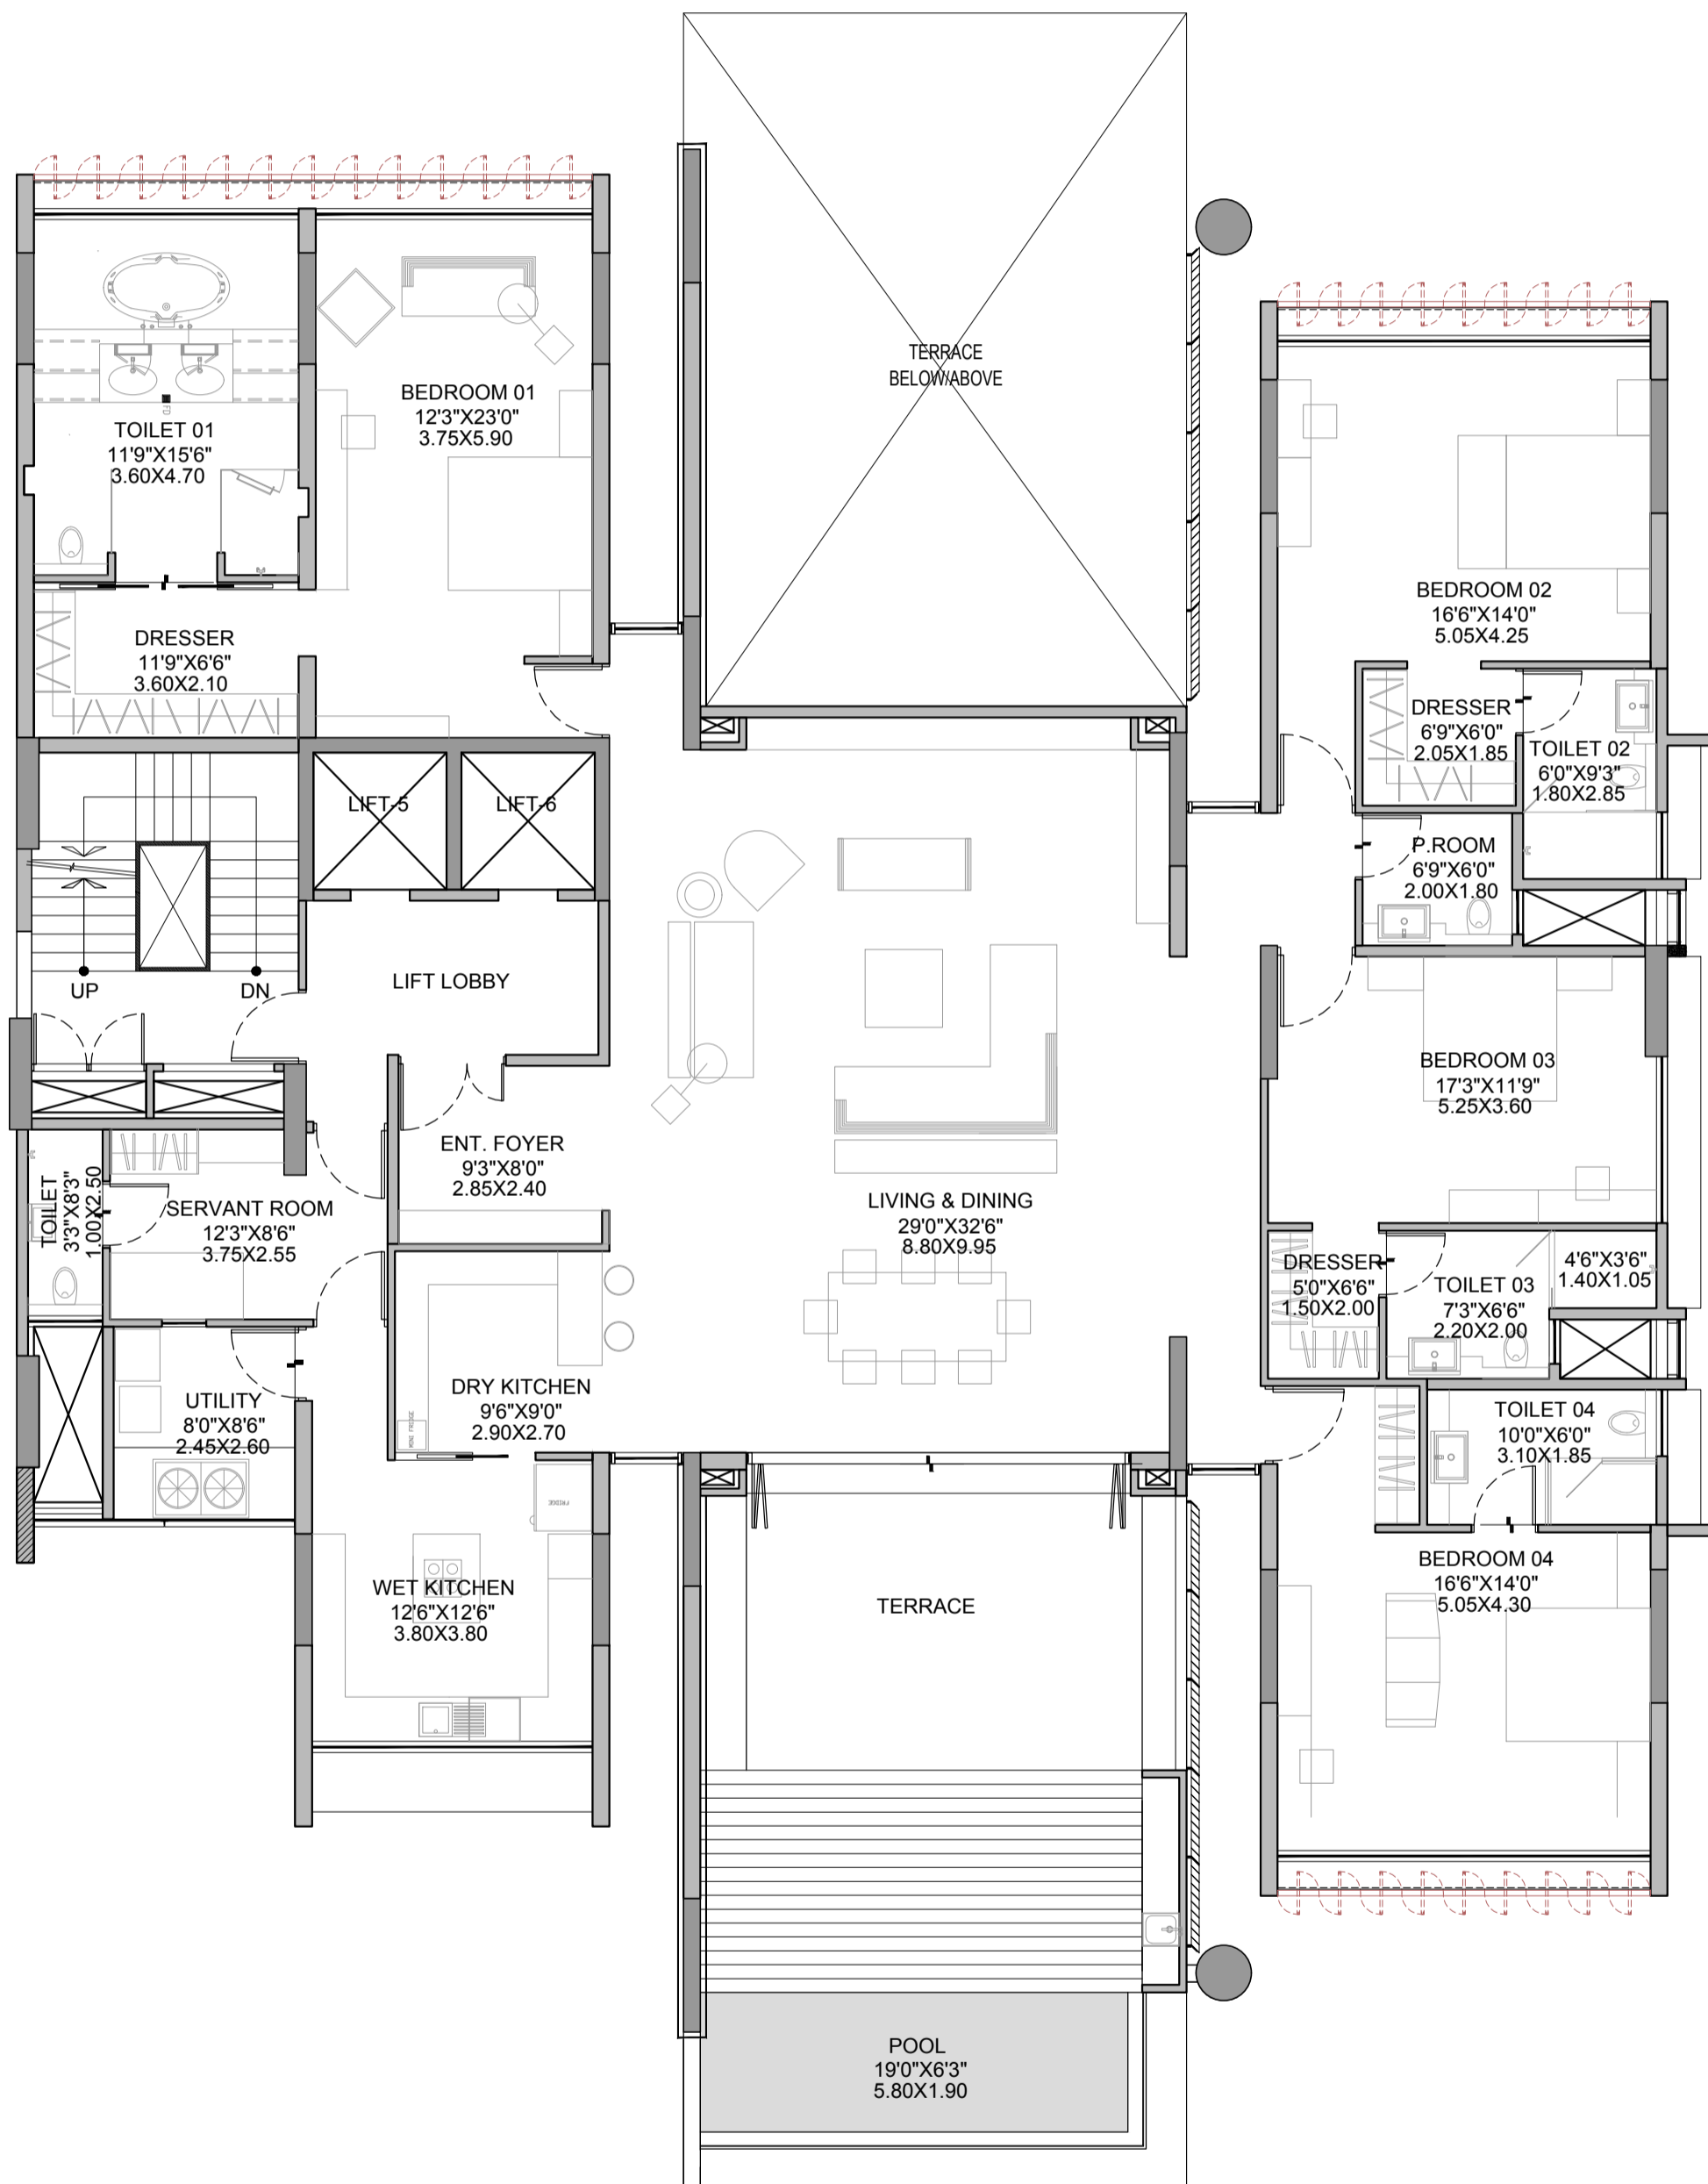

MARVEL AURUM

Building C201
(4.5 bhk.)

KEY PLAN

FLAT NO.	FLAT TYPE	UNIT CARPET AREA (SQM.)	ENCLOSED BALCONY CARPET AREA (SQM.)	EYE LEVEL TERRACE CARPET AREA (SQM.)	TOP TERRACE CARPET AREA (SQM.)	TOTAL CARPET AREA (SQM.)
BUILDING 'C' 201	4.5 BHK.	263.15	30.38	58.64	0.00	352.17