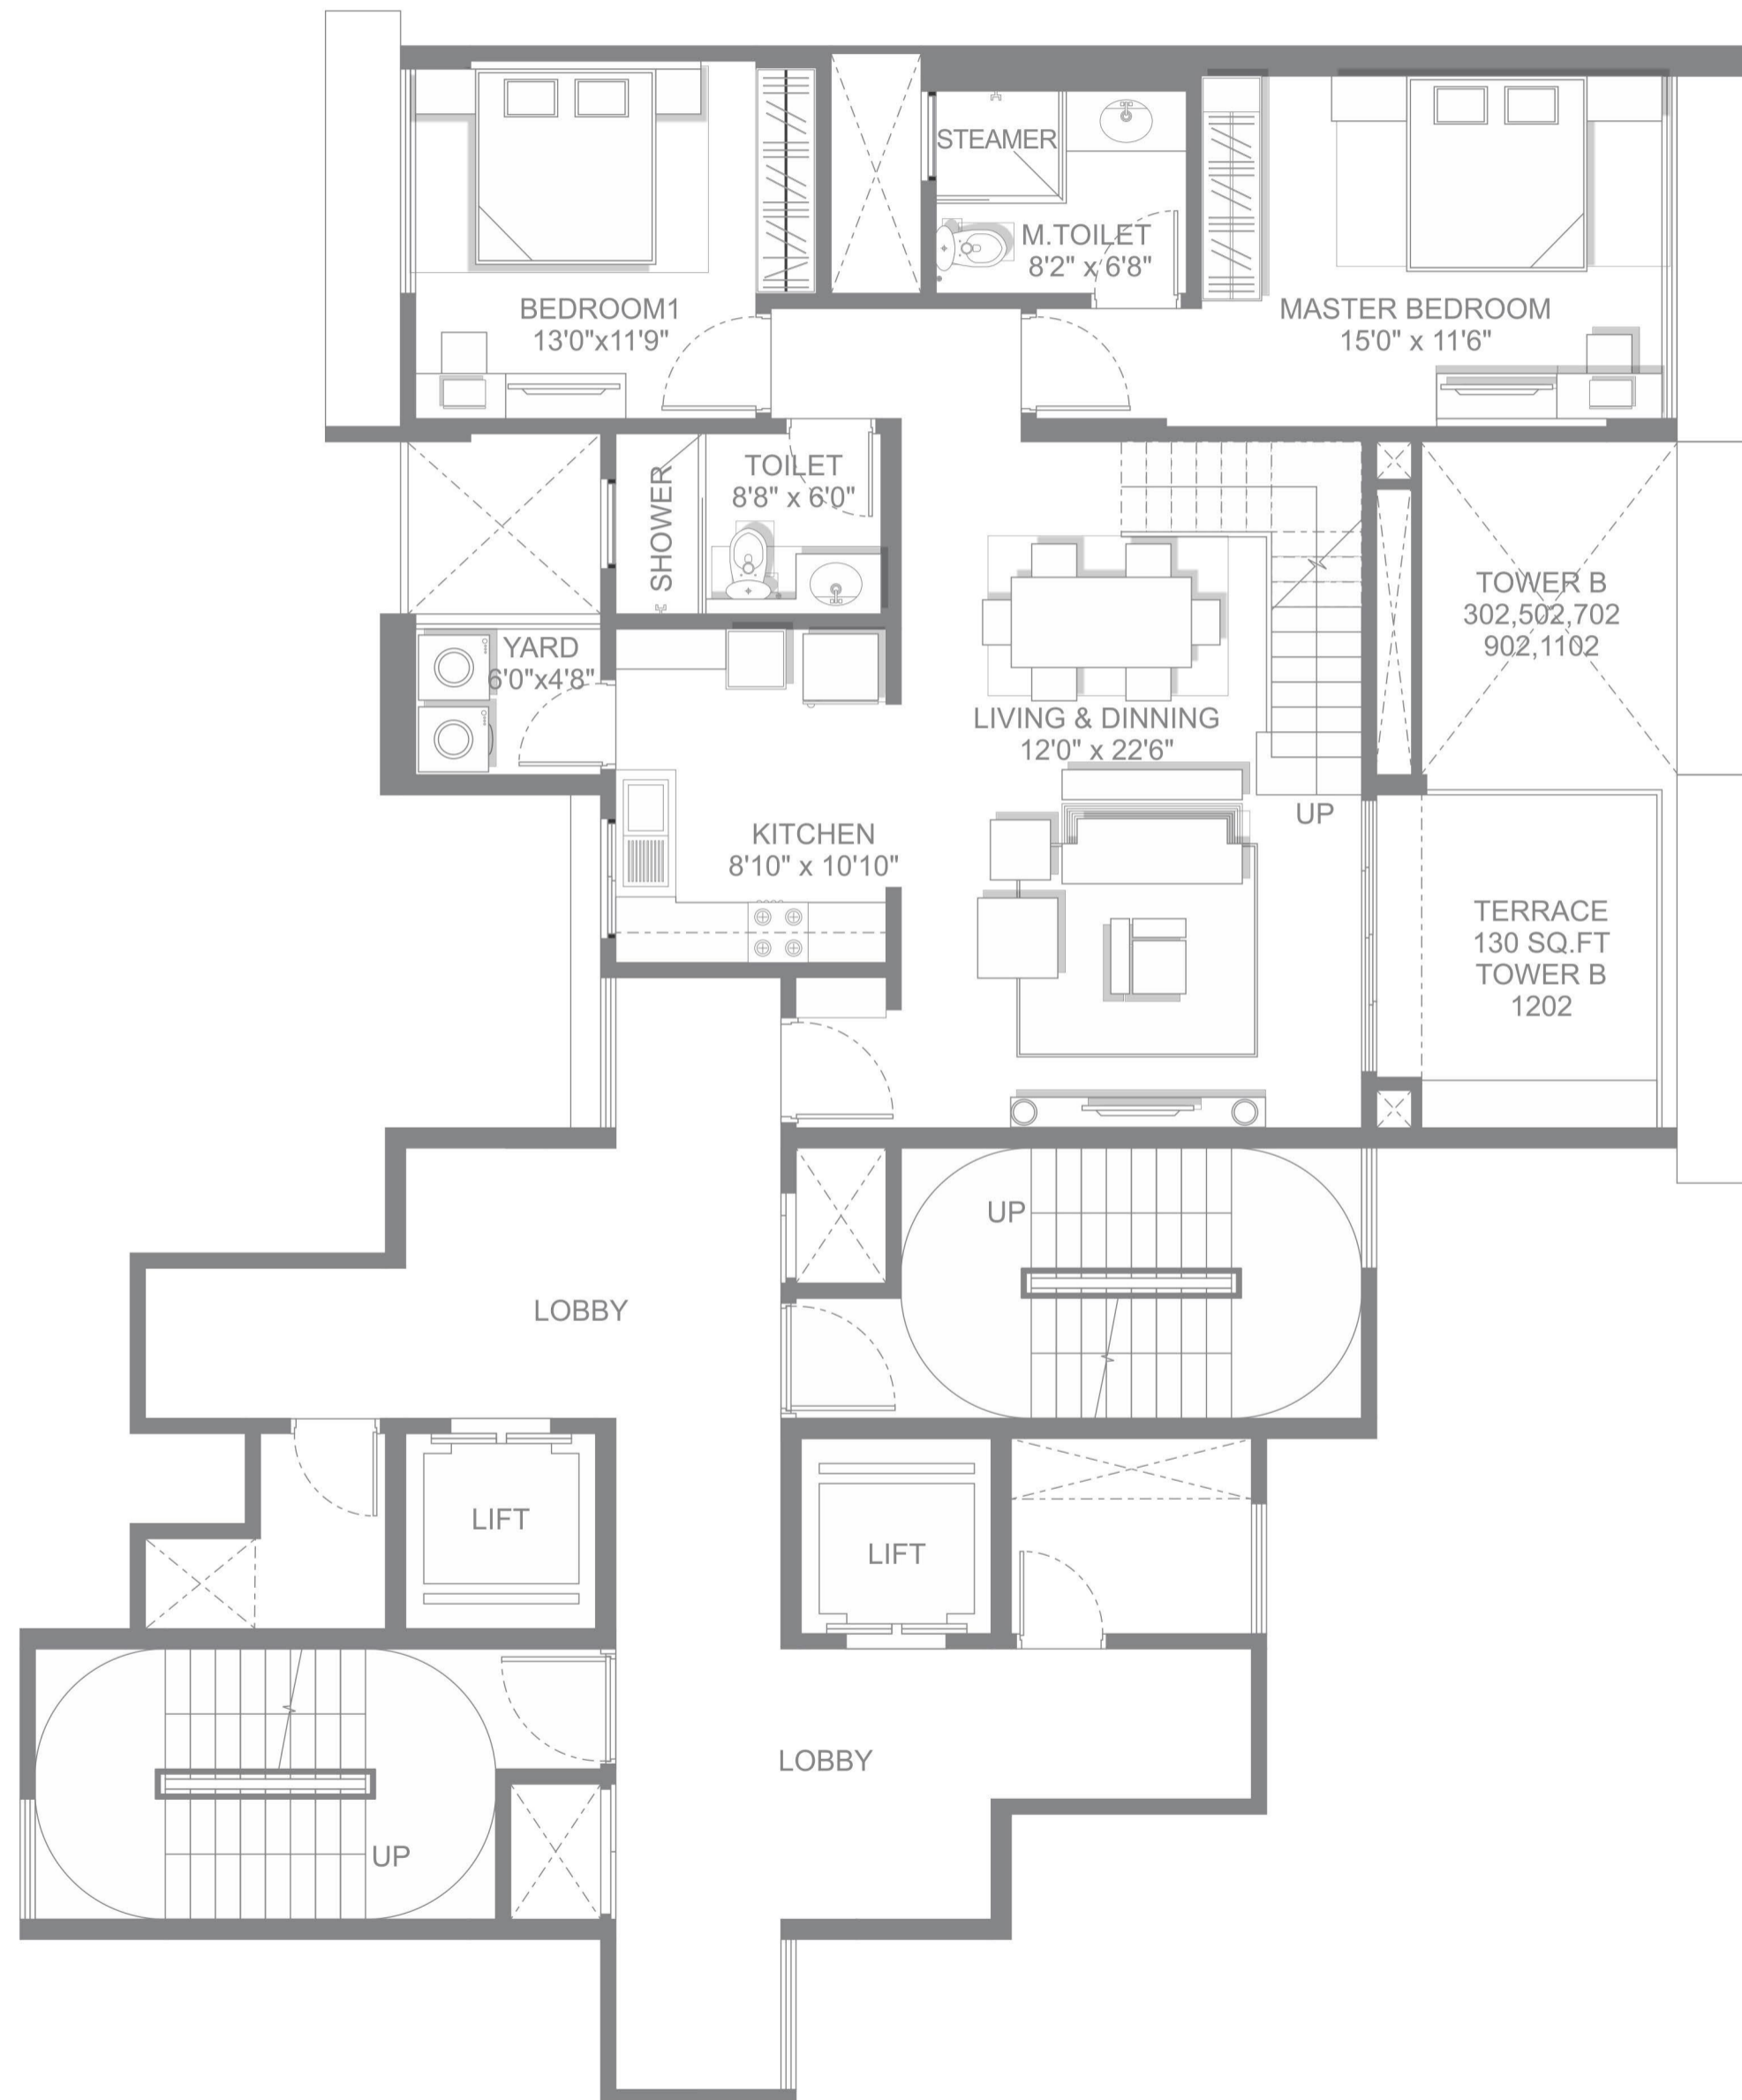

2BHK PENTHOUSE LOWER 2070 SQ.FT.

2BHK PENTHOUSE UPPER 2070 SQ.FT.