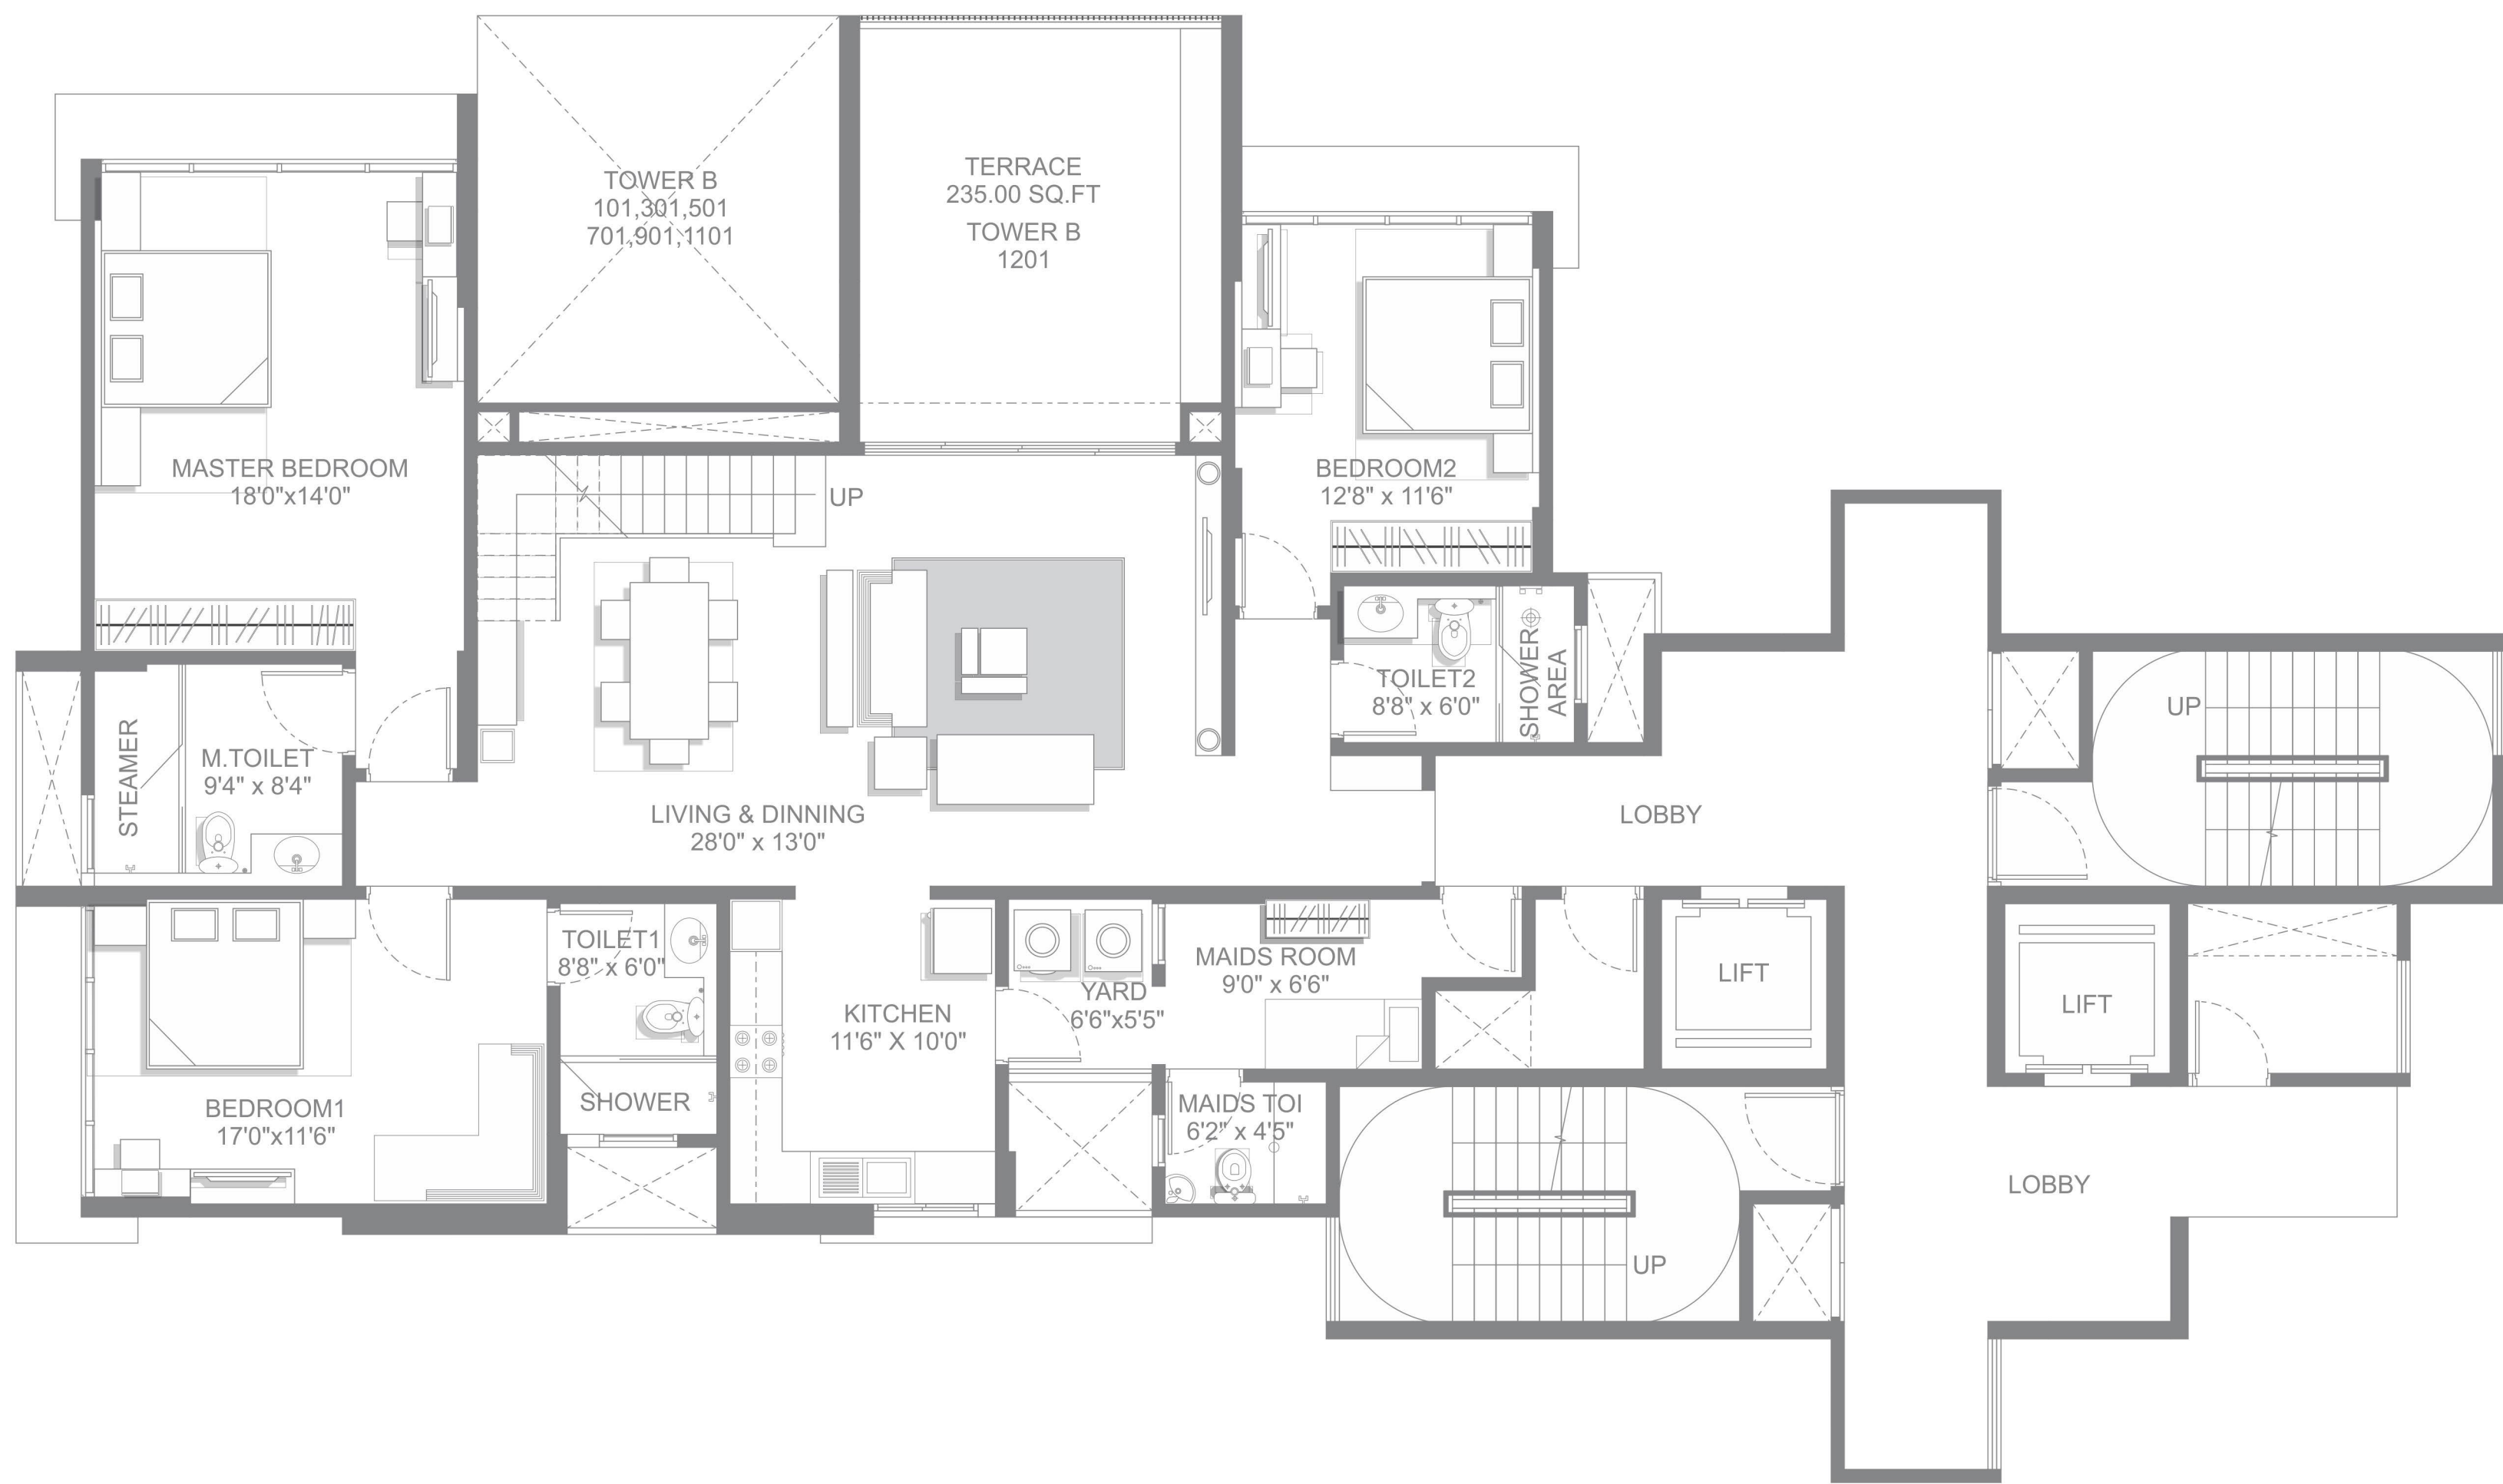

3.5BHK PENTHOUSE LOWER 3150 SQ.FT.

3.5BHK PENTHOUSE UPPER 3150 SQ.FT.