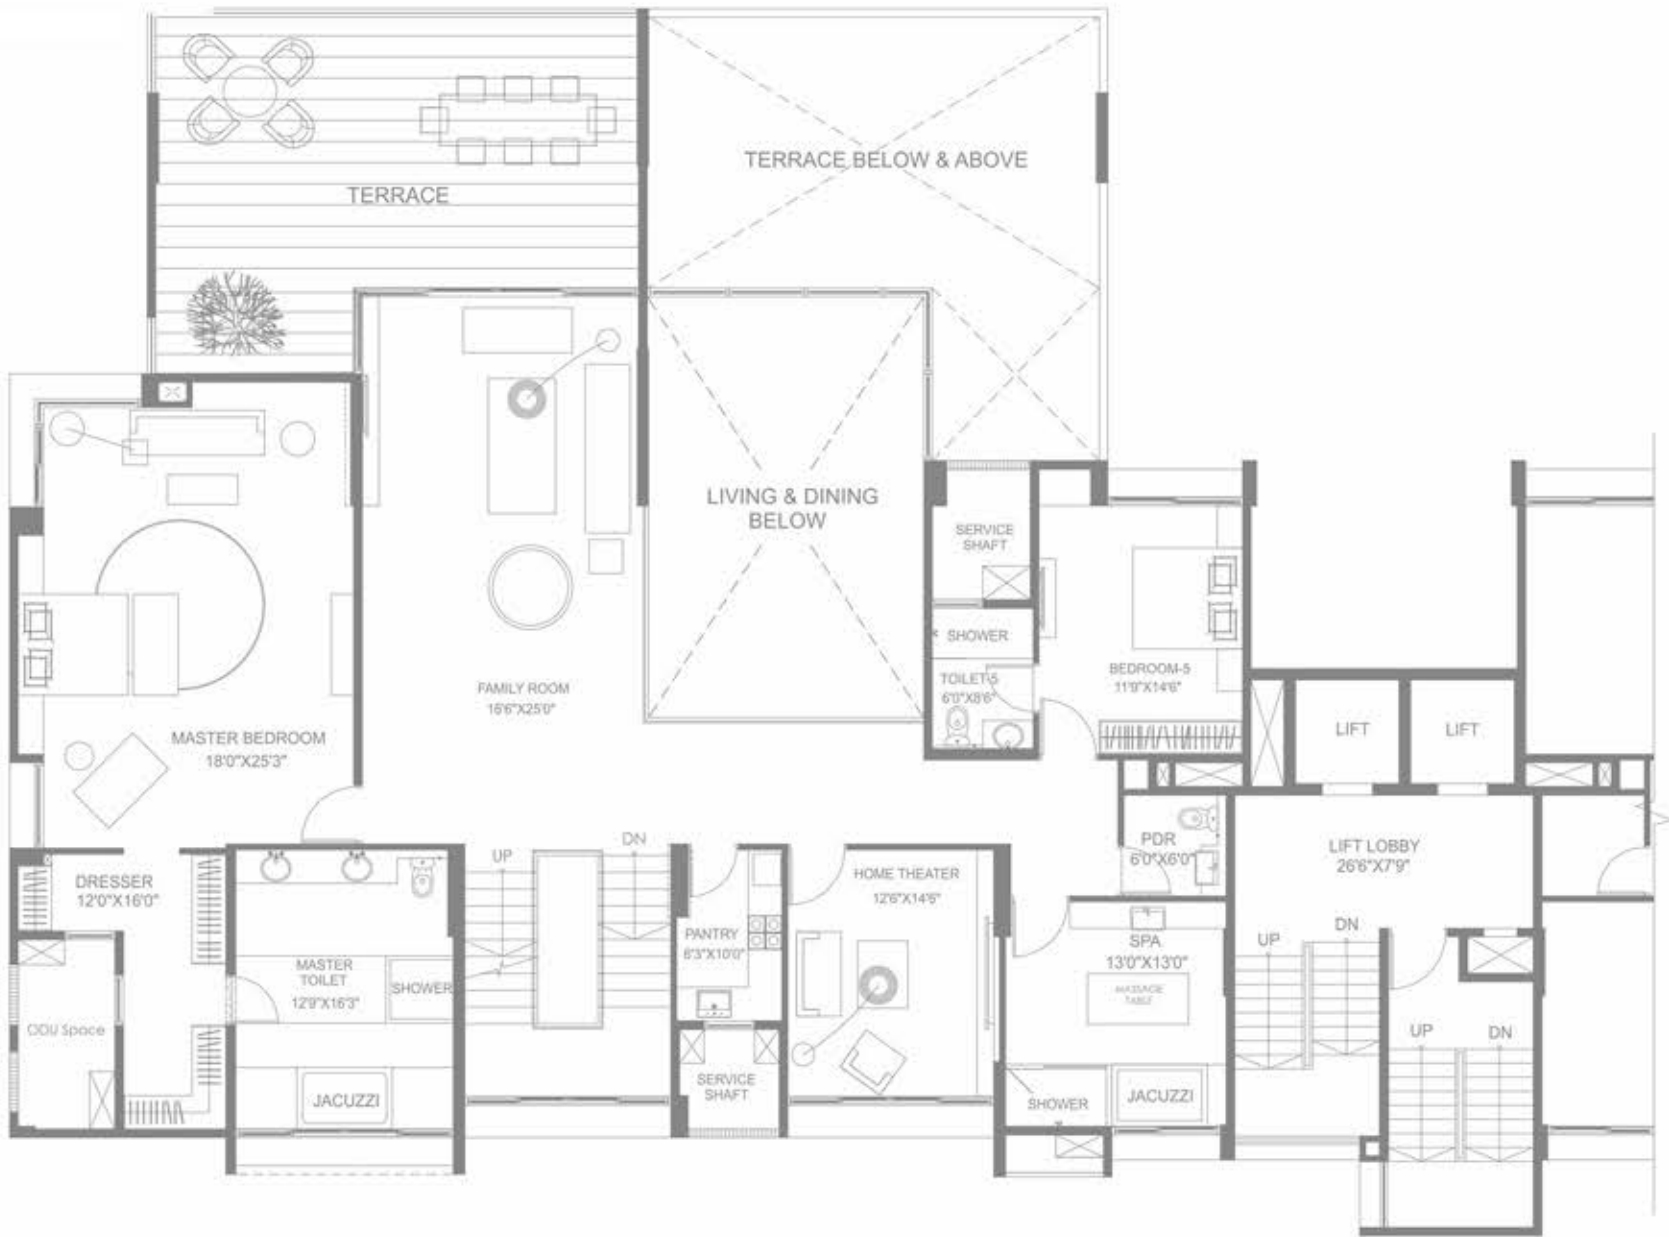

**BUILDING N**

4.5 BHK Penthouse with servant room

Lower level plan

**Upper level plan**

**Top terrace plan**