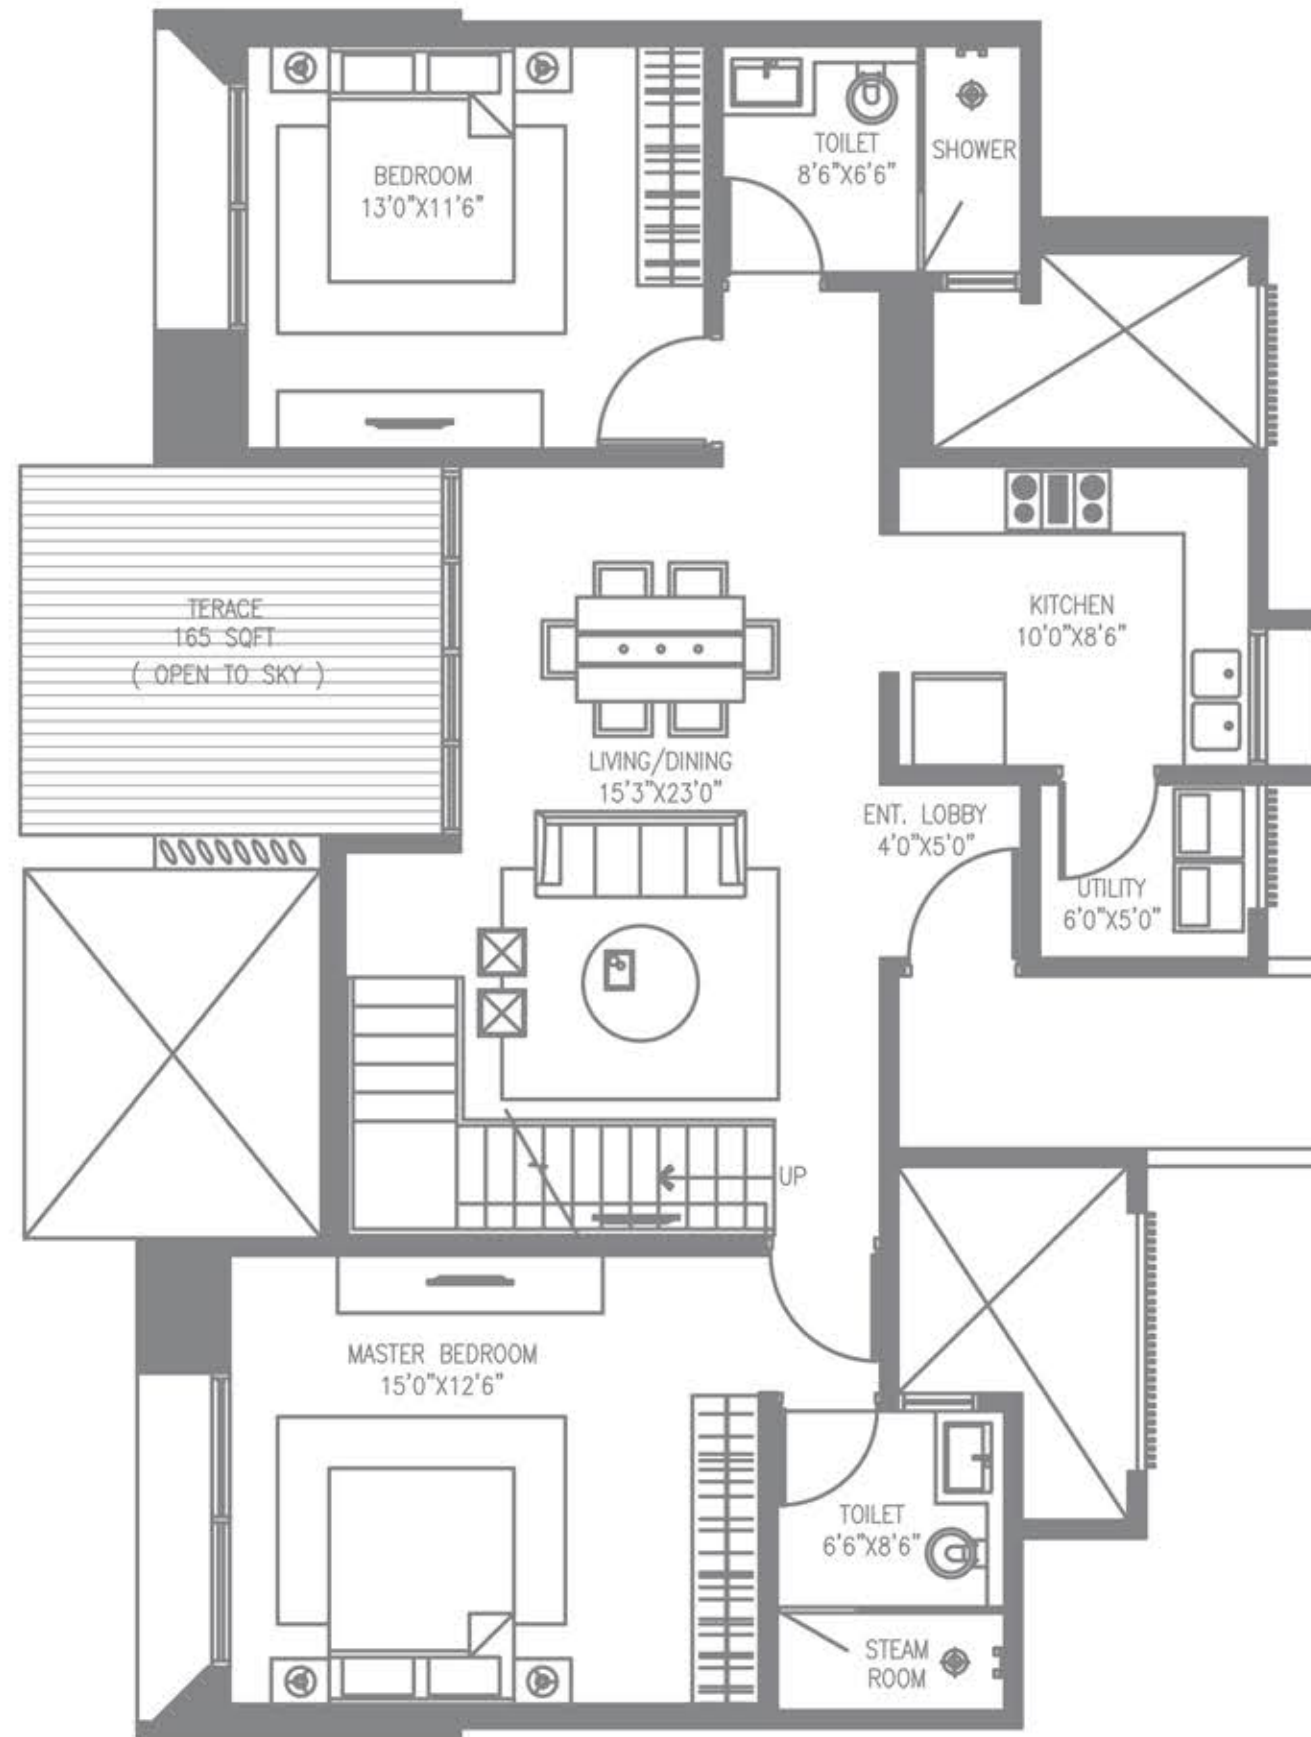

2BHK PENTHOUSE 1995 SQ.FT.

2BHK PENTHOUSE TOP TERRACE 1955 SQ.FT.