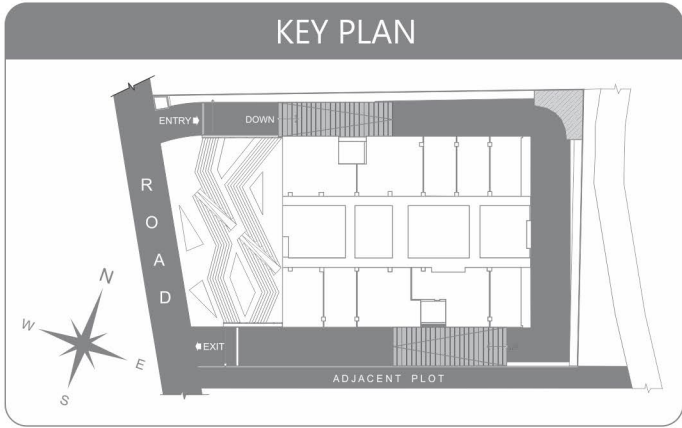

MARVEL FUEGO

Fifth Floor Plan (Offices)

OFFICE NO.	OFFICE AREA	TOTAL SALEABLE AREA
A-5010	1620 SQ. FT.	1620 SQ. FT.
A-5020	680 SQ. FT.	680 SQ. FT.
A-5030	2145 SQ. FT.	2145 SQ. FT.
A-5040	1130 SQ. FT.	1130 SQ. FT.
A-5050	1130 SQ. FT.	1130 SQ. FT.
A-5060	1080 SQ. FT.	1080 SQ. FT.
A-5070	740 SQ. FT.	740 SQ. FT.
A-5080	725 SQ. FT.	725 SQ. FT.
A-5090	1080 SQ. FT.	1080 SQ. FT.
A-5100	1440 SQ. FT.	1440 SQ. FT.
A-5110	625 SQ. FT.	625 SQ. FT.
A-5120	1090 SQ. FT.	1090 SQ. FT.
A-5130	1130 SQ. FT.	1130 SQ. FT.
A-5140	1130 SQ. FT.	1130 SQ. FT.
A-5150	1450 SQ. FT.	1450 SQ. FT.
A-5160	1150 SQ. FT.	1150 SQ. FT.
A-5170	660 SQ. FT.	660 SQ. FT.