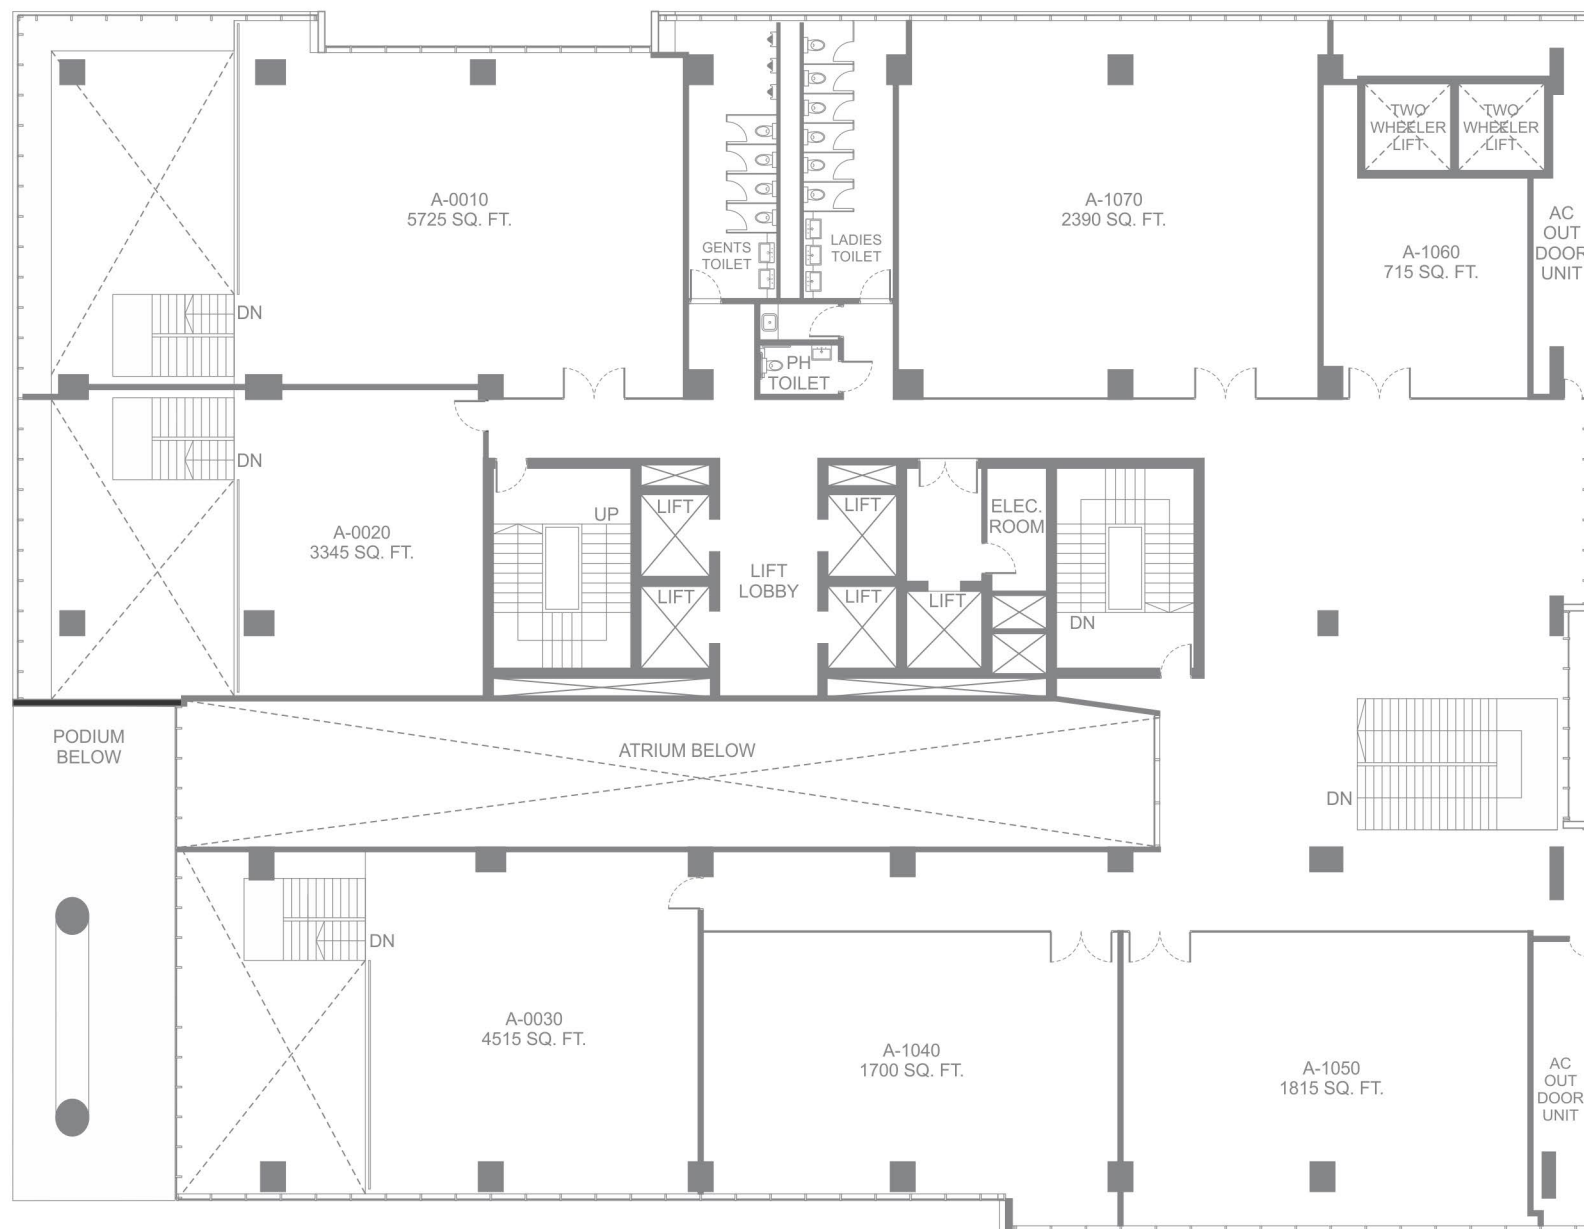

MARVEL FUEGO

First Floor Plan (Retail)

SHOWROOM NO.	SHOWROOM AREA GROUND FLOOR + MEZZANINE FLOOR	TOTAL SALEABLE AREA
A-0010	5725 SQ. FT.	5725 SQ. FT.
A-0020	3345 SQ. FT.	3345 SQ. FT.
A-0030	4515 SQ. FT.	4515 SQ. FT.

RETAIL NO.	RETAIL AREA	TOTAL SALEABLE AREA
A-1040	1700 SQ. FT.	1700 SQ. FT.
A-1050	1815 SQ. FT.	1815 SQ. FT.
A-1060	715 SQ. FT.	715 SQ. FT.
A-1070	2390 SQ. FT.	2390 SQ. FT.