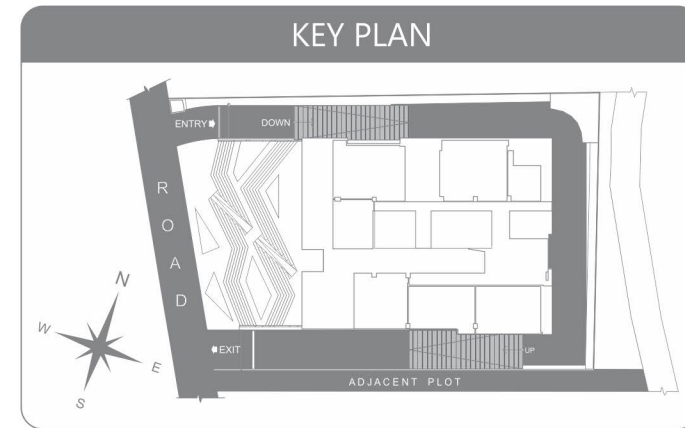

MARVEL FUEGO

First Floor Plan (Retail)

SHOWROOM NO.	SHOWROOM AREA GROUND FLOOR + MEZZANINE FLOOR	TOTAL SALEABLE AREA
A-0010	5725 SQ. FT.	5725 SQ. FT.
A-0020	3345 SQ. FT.	3345 SQ. FT.
A-0030	4515 SQ. FT.	4515 SQ. FT.

RETAIL NO.	RETAIL AREA	TOTAL SALEABLE AREA
A-1040	1700 SQ. FT.	1700 SQ. FT.
A-1050	1815 SQ. FT.	1815 SQ. FT.
A-1060	715 SQ. FT.	715 SQ. FT.
A-1070	2390 SQ. FT.	2390 SQ. FT.