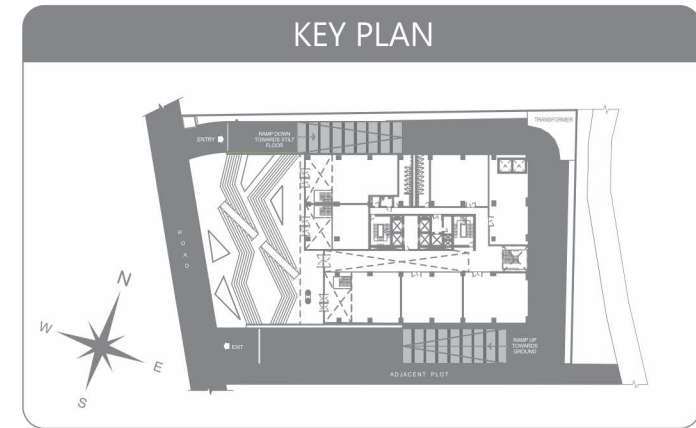

MARVEL FUEGO

Ground Floor Plan (Retail)

SHOWROOM NO.	SHOWROOM AREA GROUND FLOOR + MEZZANINE FLOOR	TOTAL SALEABLE AREA
A-0010	5725 SQ. FT.	5725 SQ. FT.
A-0020	3345 SQ. FT.	3345 SQ. FT.
A-0030	4515 SQ. FT.	4515 SQ. FT.

RETAIL NO.	RETAIL AREA	TOTAL SALEABLE AREA
A-0040	2240 SQ. FT.	2240 SQ. FT.
A-0050	2410 SQ. FT.	2410 SQ. FT.
A-0060	2130 SQ. FT.	2130 SQ. FT.
A-0070	2190 SQ. FT.	2190 SQ. FT.