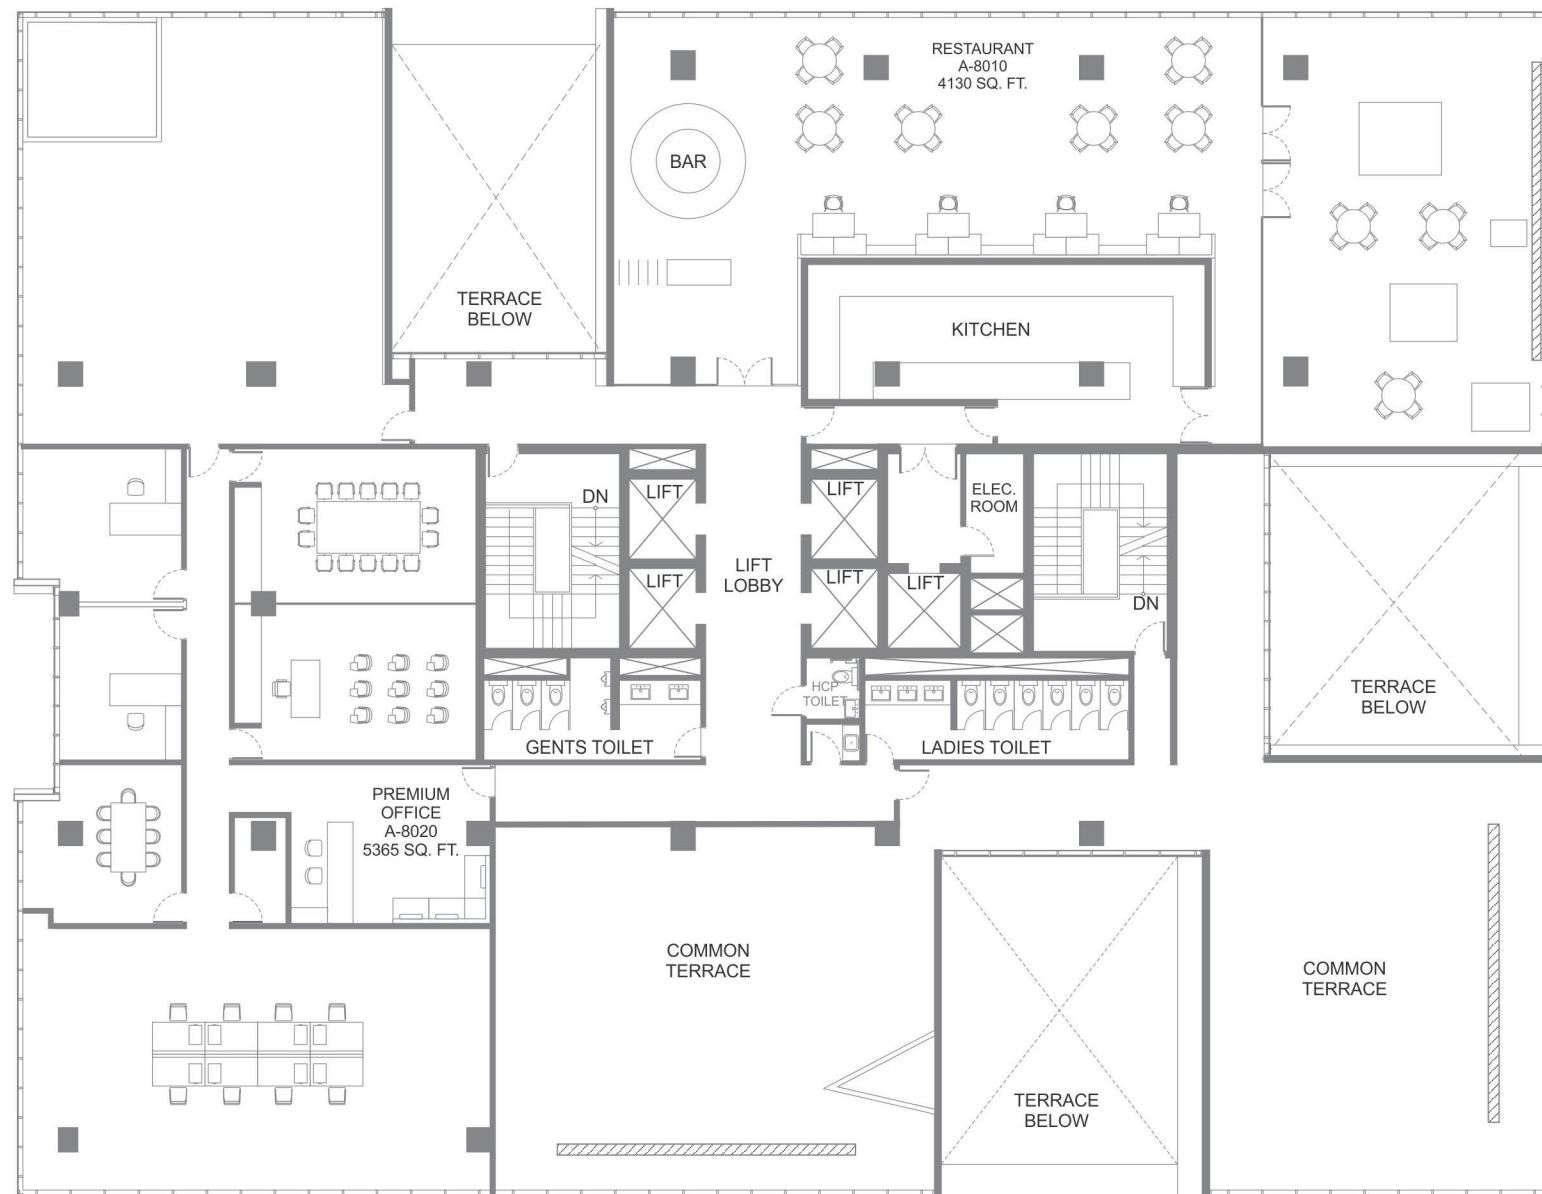

MARVEL FUEGO

ninth Floor Plan

OFFICE NO.	OFFICE AREA	TERRACE AREA	TOTAL SALEABLE AREA
A-9010	4130 SQ. FT.	1810 SQ. FT.	5940 SQ. FT.
A-9020	5365 SQ. FT.	2290 SQ. FT.	7655 SQ. FT.