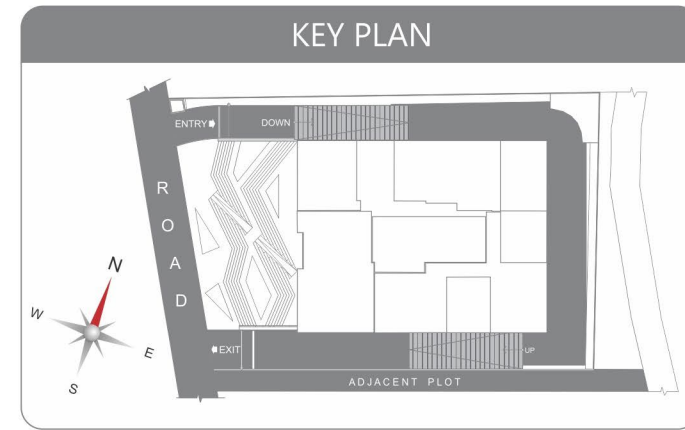

MARVEL FUEGO

ninth Floor Plan

OFFICE NO.	OFFICE AREA	TERRACE AREA	TOTAL SALEABLE AREA
A-9010	4130 SQ. FT.	1810 SQ. FT.	5940 SQ. FT.
A-9020	5365 SQ. FT.	2290 SQ. FT.	7655 SQ. FT.