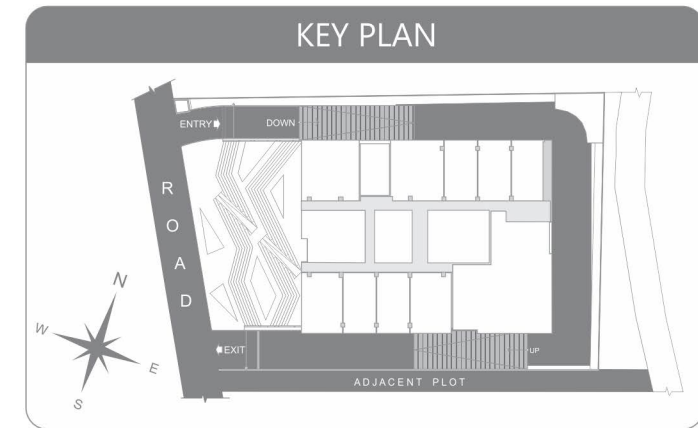

MARVEL FUEGO

Seventh Floor Plan (Offices)

OFFICE NO.	OFFICE AREA	TOTAL SALEABLE AREA
A-7010	620 SQ. FT.	620 SQ. FT.
A-7020	1430 SQ. FT.	1430 SQ. FT.
A-7030	1705 SQ. FT.	1705 SQ. FT.
A-7040	1145 SQ. FT.	1145 SQ. FT.
A-7050	1145 SQ. FT.	1145 SQ. FT.
A-7060	1095 SQ. FT.	1095 SQ. FT.
A-7070	1095 SQ. FT.	1095 SQ. FT.
A-7080	805 SQ. FT.	805 SQ. FT.
A-7090	1430 SQ. FT.	1430 SQ. FT.
A-7100	1150 SQ. FT.	1150 SQ. FT.
A-7110	1150 SQ. FT.	1150 SQ. FT.
A-7120	1470 SQ. FT.	1470 SQ. FT.
A-7130	1120 SQ. FT.	1120 SQ. FT.
A-7140	685 SQ. FT.	685 SQ. FT.