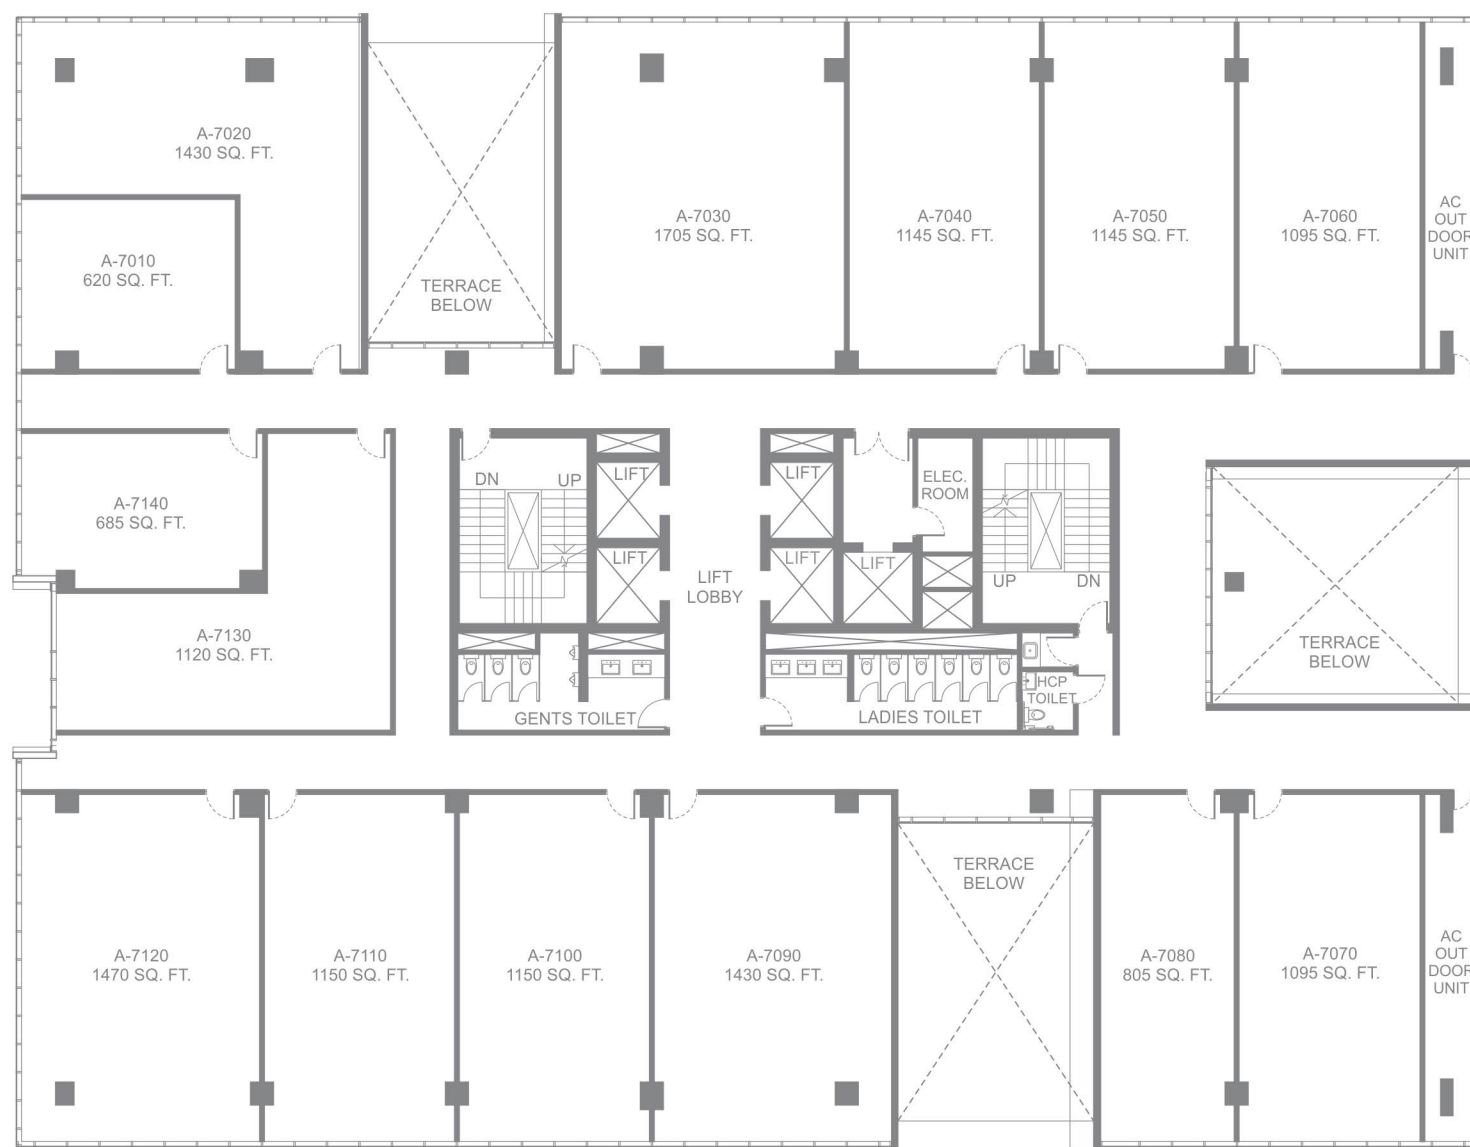

MARVEL FUEGO

Seventh Floor Plan (Offices)

OFFICE NO.	OFFICE AREA	TOTAL SALEABLE AREA
A-7010	620 SQ. FT.	620 SQ. FT.
A-7020	1430 SQ. FT.	1430 SQ. FT.
A-7030	1705 SQ. FT.	1705 SQ. FT.
A-7040	1145 SQ. FT.	1145 SQ. FT.
A-7050	1145 SQ. FT.	1145 SQ. FT.
A-7060	1095 SQ. FT.	1095 SQ. FT.
A-7070	1095 SQ. FT.	1095 SQ. FT.
A-7080	805 SQ. FT.	805 SQ. FT.
A-7090	1430 SQ. FT.	1430 SQ. FT.
A-7100	1150 SQ. FT.	1150 SQ. FT.
A-7110	1150 SQ. FT.	1150 SQ. FT.
A-7120	1470 SQ. FT.	1470 SQ. FT.
A-7130	1120 SQ. FT.	1120 SQ. FT.
A-7140	685 SQ. FT.	685 SQ. FT.