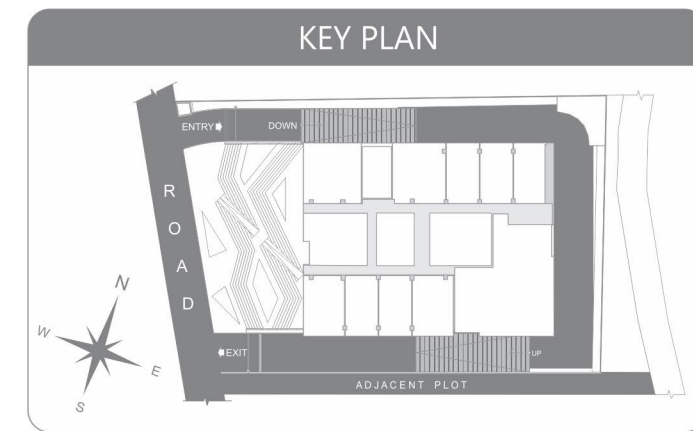

MARVEL FUEGO

Sixth Floor Plan (Offices)

OFFICE NO.	OFFICE AREA	TERRACE AREA	TOTAL SALEABLE AREA
A-6010	625 SQ. FT.	-	625 SQ. FT.
A-6020	1425 SQ. FT.	795 SQ. FT.	2220 SQ. FT.
A-6030	1870 SQ. FT.	-	1870 SQ. FT.
A-6040	1160 SQ. FT.	-	1160 SQ. FT.
A-6050	1160 SQ. FT.	-	1160 SQ. FT.
A-6060	1105 SQ. FT.	-	1105 SQ. FT.
A-6070	1445 SQ. FT.	-	1445 SQ. FT.
A-6080	1160 SQ. FT.	-	1160 SQ. FT.
A-6090	1160 SQ. FT.	-	1160 SQ. FT.
A-6100	1485 SQ. FT.	-	1485 SQ. FT.
A-6110	1110 SQ. FT.	-	1110 SQ. FT.
A-6120	695 SQ. FT.	-	695 SQ. FT.