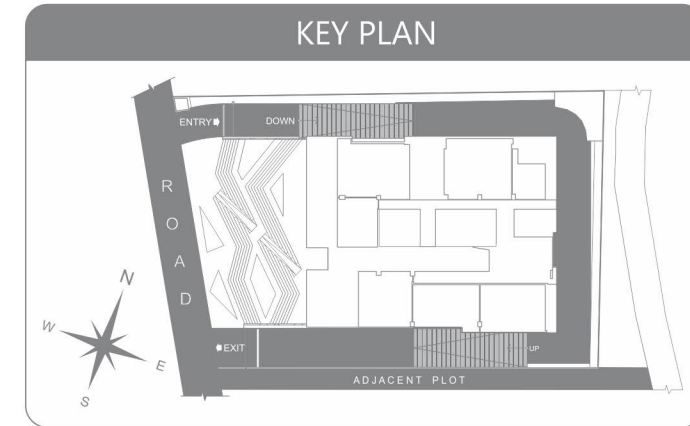

MARVEL FUEGO

Third Floor Plan (Offices)

OFFICE NO.	OFFICE AREA	TOTAL SALEABLE AREA
A-3010	1905 SQ. FT.	1905 SQ. FT.
A-3020	1295 SQ. FT.	1295 SQ. FT.
A-3030	1250 SQ. FT.	1250 SQ. FT.
A-3040	1870 SQ. FT.	1870 SQ. FT.
A-3050	780 SQ. FT.	780 SQ. FT.
A-3060	725 SQ. FT.	725 SQ. FT.
A-3070	1120 SQ. FT.	1120 SQ. FT.
A-3080	1655 SQ. FT.	1655 SQ. FT.
A-3090	695 SQ. FT.	695 SQ. FT.
A-3100	1870 SQ. FT.	1870 SQ. FT.
A-3110	1175 SQ. FT.	1175 SQ. FT.
A-3120	1495 SQ. FT.	1495 SQ. FT.
A-3130	1390 SQ. FT.	1390 SQ. FT.