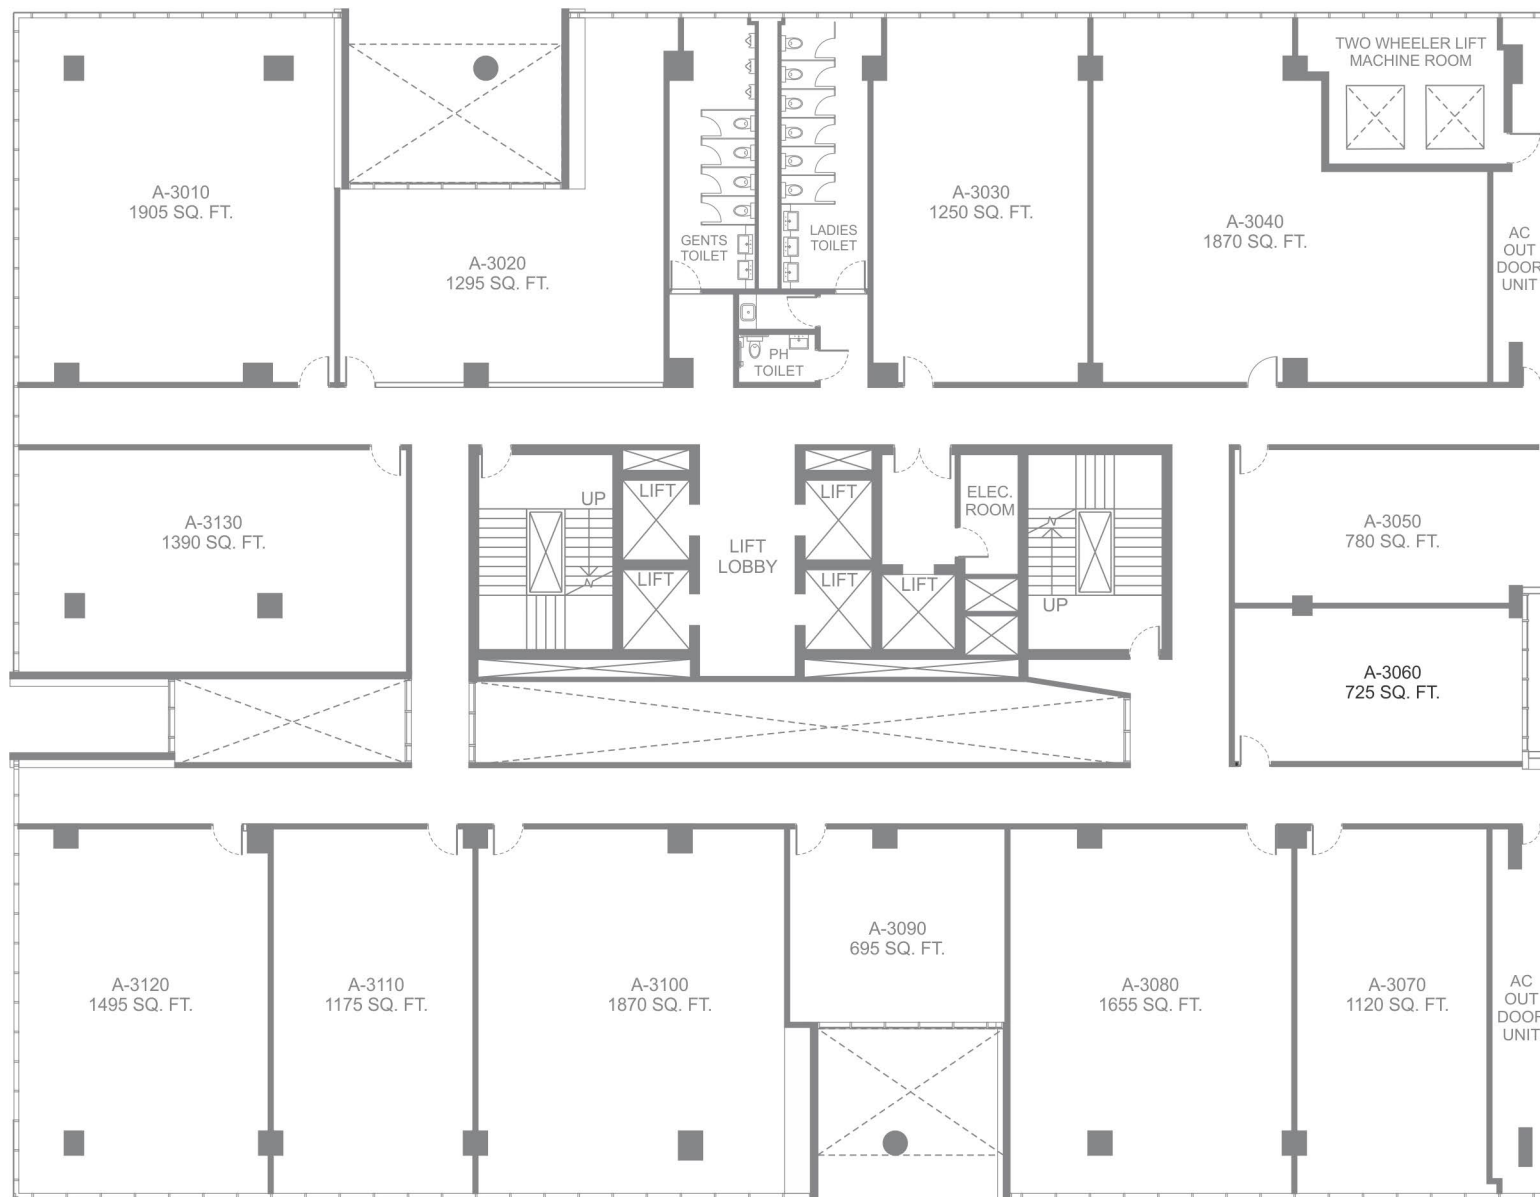

MARVEL FUEGO

Third Floor Plan (Offices)

OFFICE NO.	OFFICE AREA	TOTAL SALEABLE AREA
A-3010	1905 SQ. FT.	1905 SQ. FT.
A-3020	1295 SQ. FT.	1295 SQ. FT.
A-3030	1250 SQ. FT.	1250 SQ. FT.
A-3040	1870 SQ. FT.	1870 SQ. FT.
A-3050	780 SQ. FT.	780 SQ. FT.
A-3060	725 SQ. FT.	725 SQ. FT.
A-3070	1120 SQ. FT.	1120 SQ. FT.
A-3080	1655 SQ. FT.	1655 SQ. FT.
A-3090	695 SQ. FT.	695 SQ. FT.
A-3100	1870 SQ. FT.	1870 SQ. FT.
A-3110	1175 SQ. FT.	1175 SQ. FT.
A-3120	1495 SQ. FT.	1495 SQ. FT.
A-3130	1390 SQ. FT.	1390 SQ. FT.