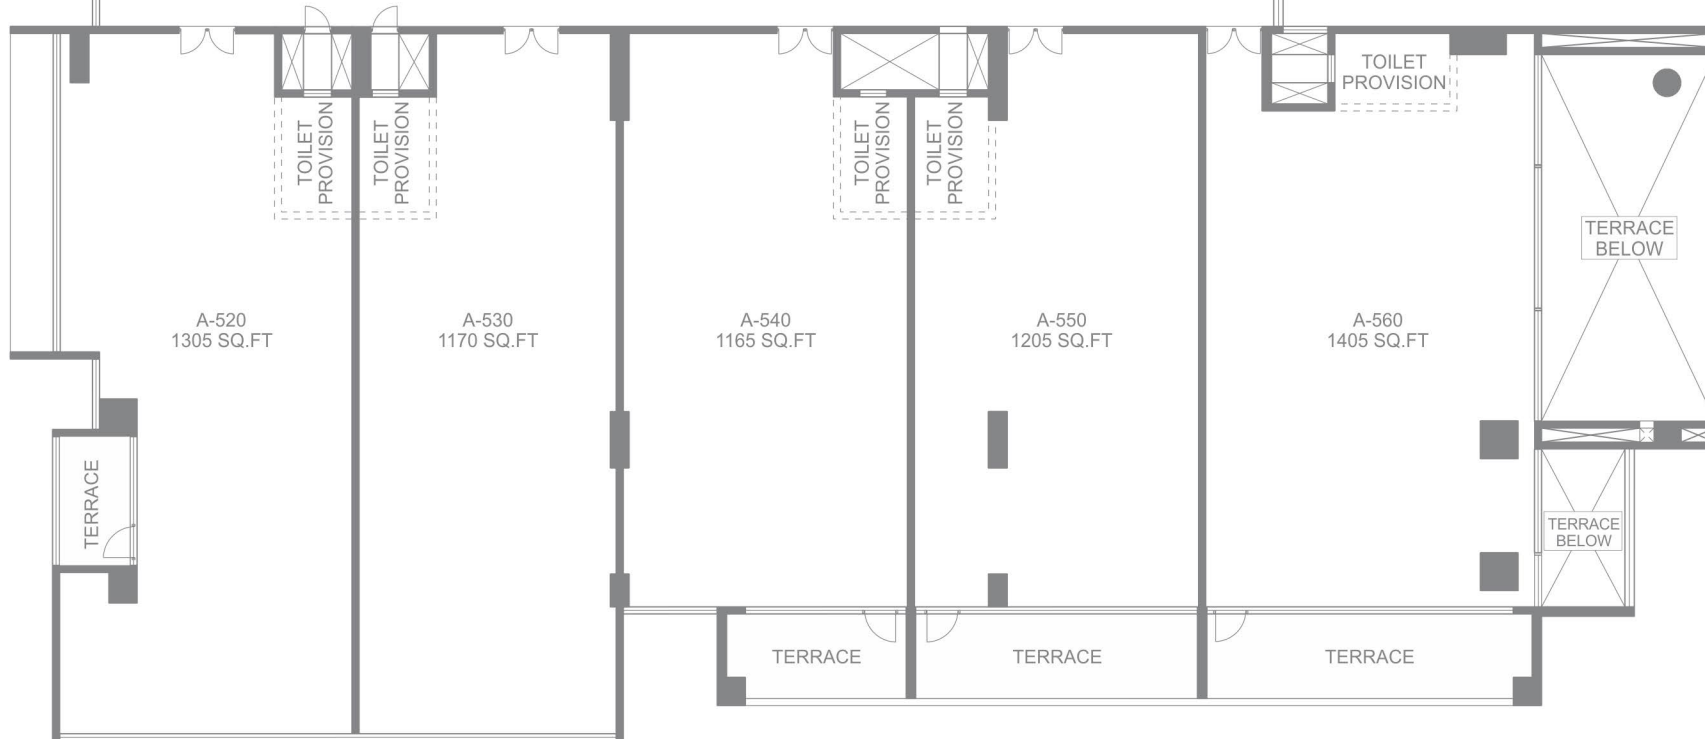

MARVEL VISTA FIFTH FLOOR

OFFICE NO.	OFFICE AREA	TERRACE AREA	TOTAL SALEABLE AREA
A-510	1035 SQ. FT.	-	1035 SQ. FT.
A-520	1240 SQ. FT.	65 SQ. FT.	1305 SQ. FT.
A-530	1170 SQ. FT.	-	1170 SQ. FT.
A-540	1060 SQ. FT.	105 SQ. FT.	1165 SQ. FT.
A-550	1035 SQ. FT.	170 SQ. FT.	1205 SQ. FT.
A-560	1210 SQ. FT.	195 SQ. FT.	1405 SQ. FT.