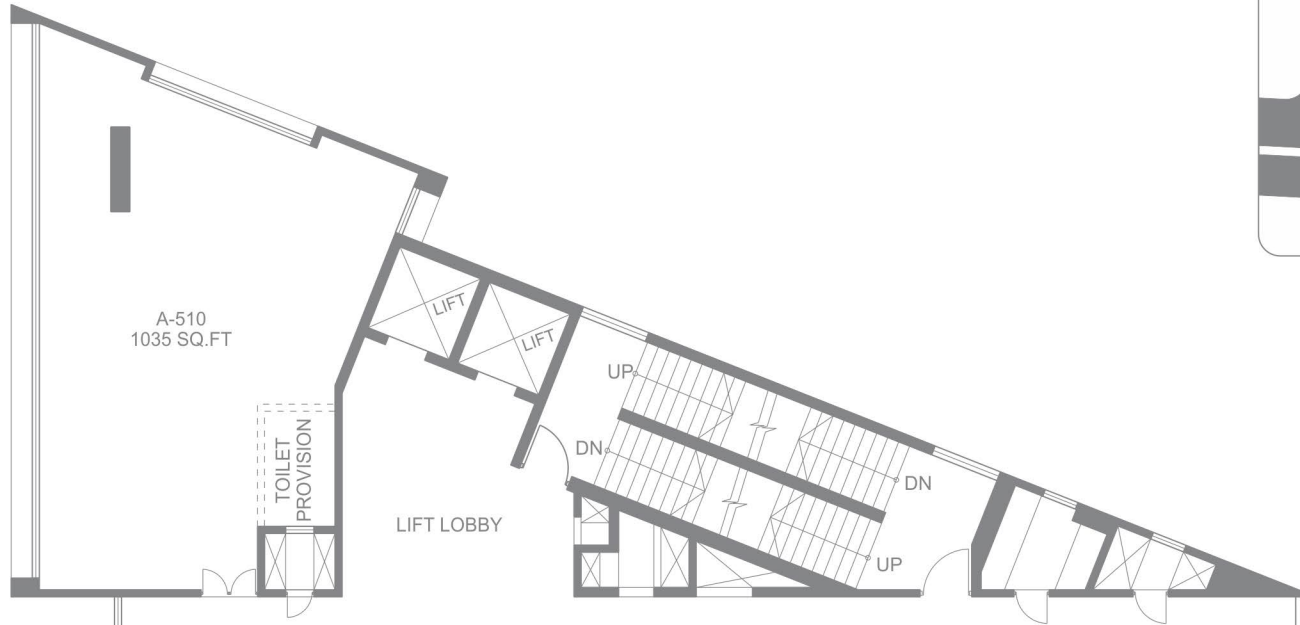

MARVEL VISTA FIFTH FLOOR

OFFICE NO.	OFFICE AREA	TERRACE AREA	TOTAL SALEABLE AREA
A-510	1035 SQ. FT.	-	1035 SQ. FT.
A-520	1240 SQ. FT.	65 SQ. FT.	1305 SQ. FT.
A-530	1170 SQ. FT.	-	1170 SQ. FT.
A-540	1060 SQ. FT.	105 SQ. FT.	1165 SQ. FT.
A-550	1035 SQ. FT.	170 SQ. FT.	1205 SQ. FT.
A-560	1210 SQ. FT.	195 SQ. FT.	1405 SQ. FT.