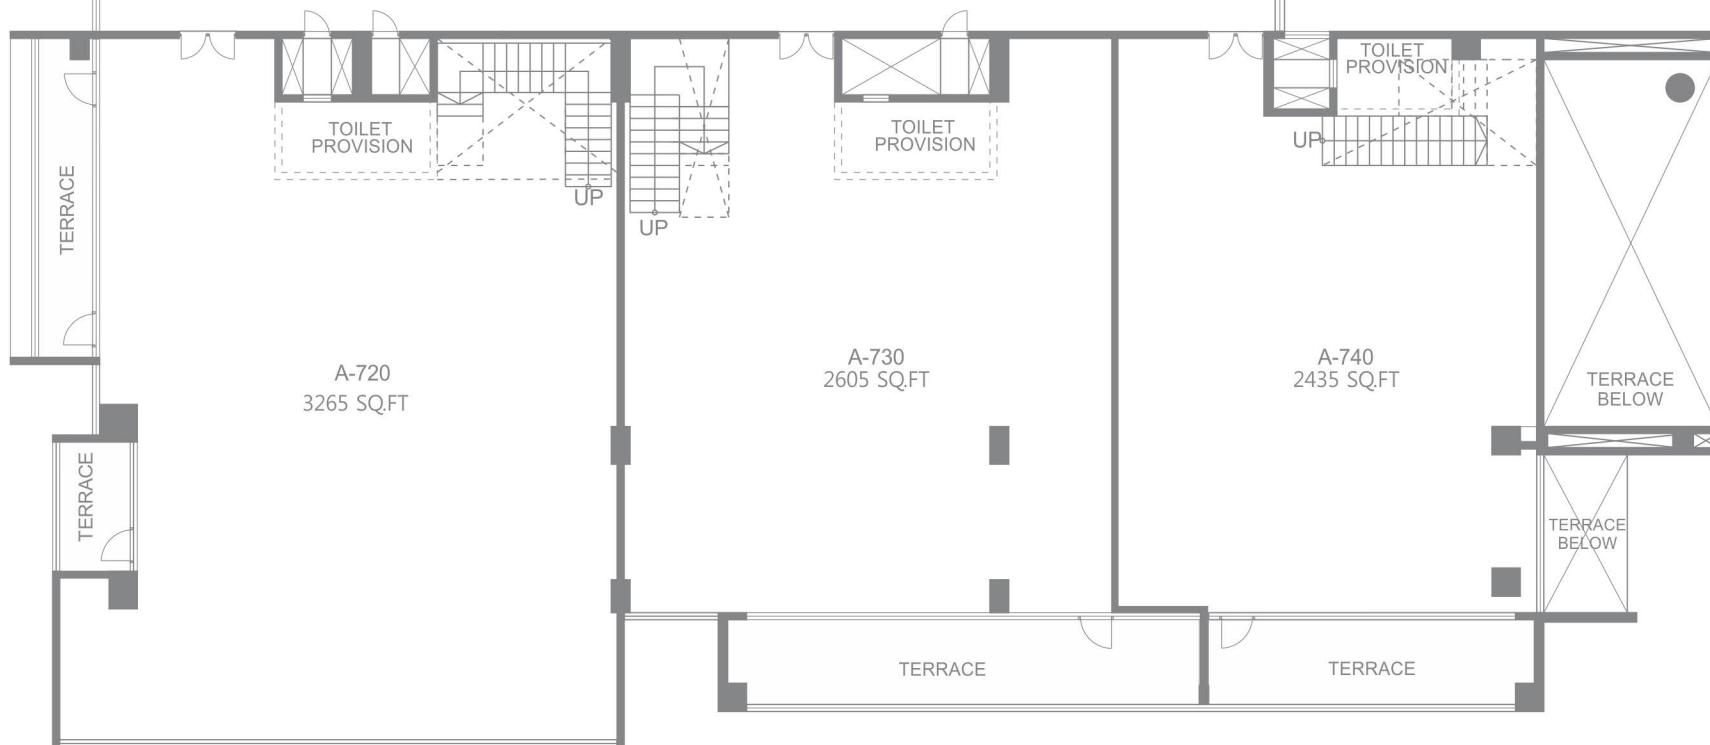

# MARVEL VISTA SEVENTH FLOOR

OFFICE NO.	OFFICE AREA	TERRACE AREA	TOP TERRACE AREA	TOTAL SALEABLE AREA
A-710	1035 SQ. FT.	-	900 SQ. FT.	1335 SQ. FT.
A-720	2355 SQ. FT.	190 SQ. FT.	2160 SQ. FT.	3265 SQ. FT.
A-730	1795 SQ. FT.	280 SQ. FT.	1590 SQ. FT.	2605 SQ. FT.
A-740	1570 SQ. FT.	195 SQ. FT.	2010 SQ. FT.	2435 SQ. FT.