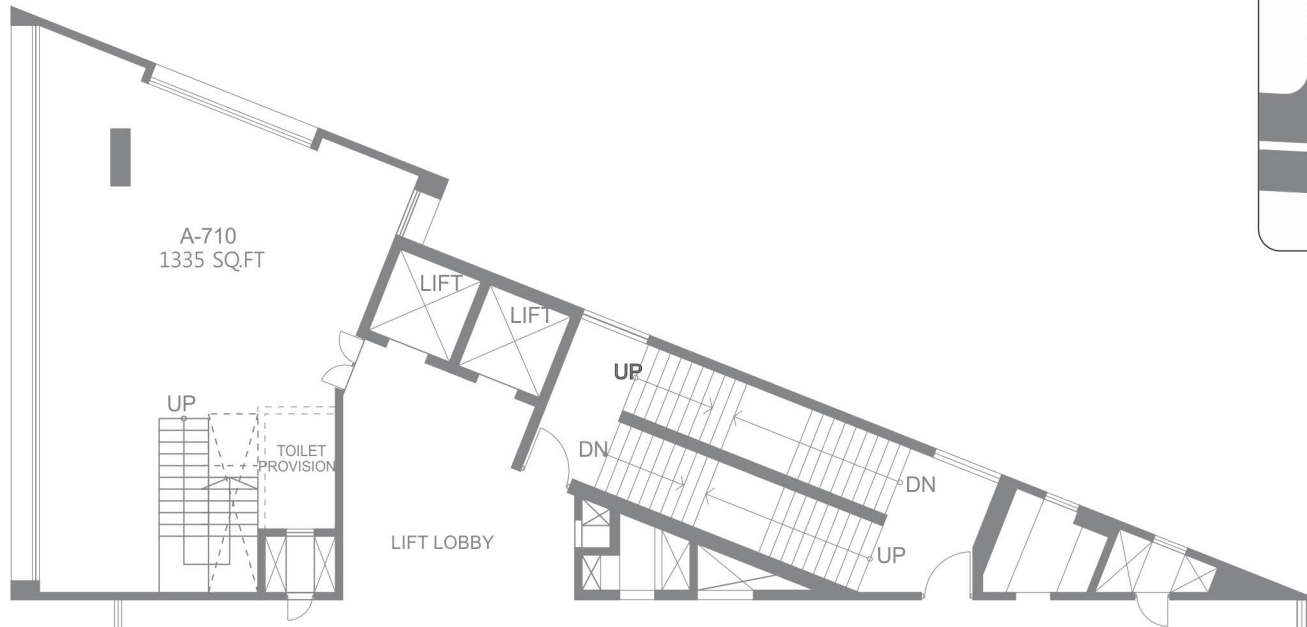

# MARVEL VISTA SEVENTH FLOOR

OFFICE NO.	OFFICE AREA	TERRACE AREA	TOP TERRACE AREA	TOTAL SALEABLE AREA
A-710	1035 SQ. FT.	-	900 SQ. FT.	1335 SQ. FT.
A-720	2355 SQ. FT.	190 SQ. FT.	2160 SQ. FT.	3265 SQ. FT.
A-730	1795 SQ. FT.	280 SQ. FT.	1590 SQ. FT.	2605 SQ. FT.
A-740	1570 SQ. FT.	195 SQ. FT.	2010 SQ. FT.	2435 SQ. FT.